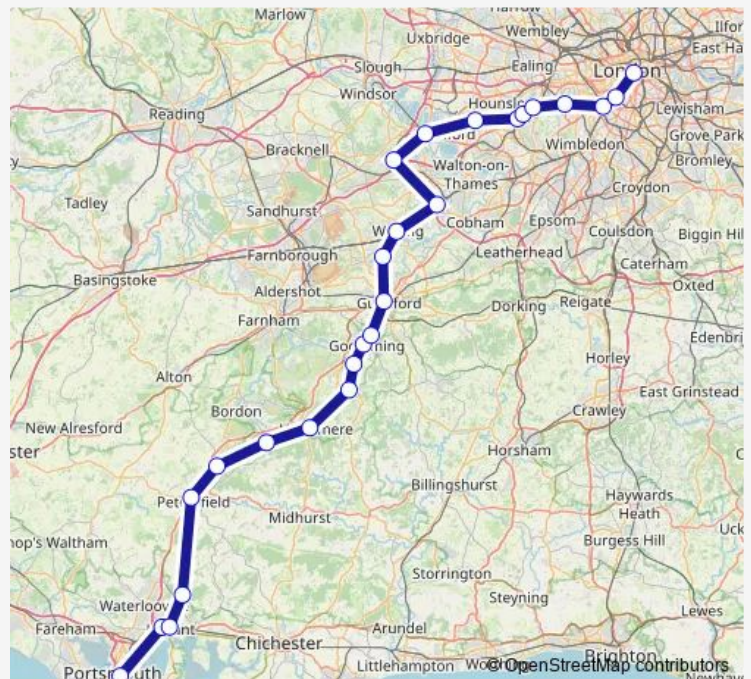

### Direction

Fratton — London Waterloo

21 stops

[Open route schedule](#)

- Fratton
- Hilsea
- Bedhampton
- Havant
- Rowlands Castle
- Petersfield
- Liss
- Liphook
- Haslemere
- Witley
- Milford (Surrey)
- Godalming
- Farncombe
- Guildford
- Worplesdon
- Woking
- Surbiton
- New Malden
- Wimbledon
- Clapham Junction
- London Waterloo

### Route schedule

Fratton — London Waterloo

Monday	—
Tuesday	04:34
Wednesday	04:34
Thursday	04:34
Friday	04:34
Saturday	—
Sunday	—

### Route info

Direction: Fratton

Stops: 21

Trip Duration: 1 hour 56 min

Sw:Ftn->Wat — SW train service from FTN to Wat

## Route schedule

Fratton — London Waterloo

Monday

—

Tuesday

—

Wednesday

—