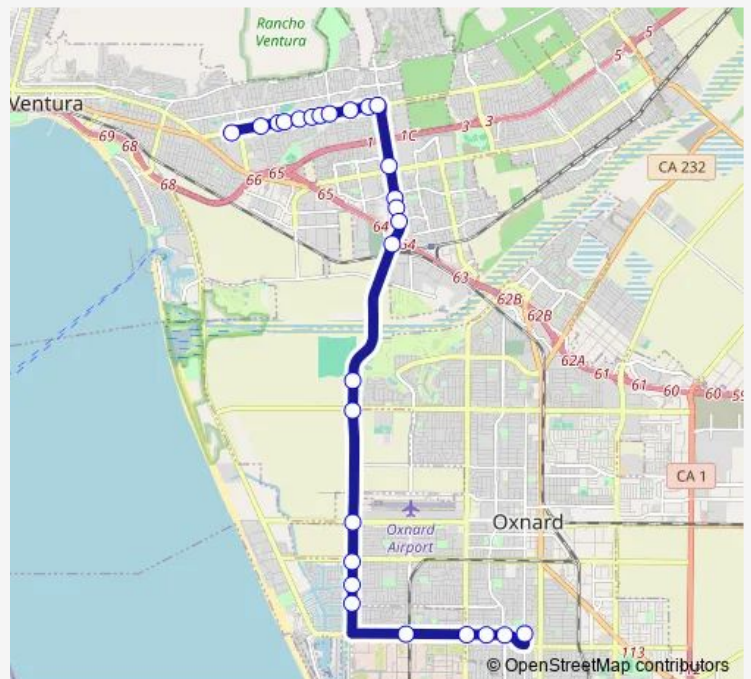

## Bus Route 21

[Go to website](#)

**Direction**  
 Vtc — C St Transfer Ctr  
 27 stops  
[Open route schedule](#)

- Vtc
- Telegraph & College
- Telegraph & Ashwood (Eastbound)
- Telegraph & Baylor
- Telegraph & Claremont (Eastbound)
- Telegraph & Estates (Eastbound)
- Telegraph & Townhouse
- Telegraph & Day (Eastbound)
- Telegraph & Bryn Mawr (Eastbound)
- Telegraph & Wake Forest (Eastbound)
- Telegraph & Victoria (Eastbound)
- Victoria & Telephone (Southbound)
- Victoria & Ralston (Southbound)
- Victoria & Avocet (Southbound)
- Victoria & Moon (Southbound)
- Victoria & Valentine (Southbound)
- Victoria & Gum Tree (Southbound)
- Victoria & Gonzales (Southbound)
- Victoria & 5th (Southbound)
- Victoria & Wooley (Southbound)
- Victoria & Leeward (Southbound)

### Route info

Direction: Vtc  
 Stops: 27  
 Trip Duration: 0 hour 40 min

Route 21

Victoria & Hemlock (Southbound)

Channel Islands & Patterson (Eastbound)

Channel Isl & Ventura (Eastbound)

Channel Isl & Lassen

Channel Isl & J (Eastbound)

C St Transfer Ctr

**Direction**

C St Transfer Ctr — Vtc

31 stops

[Open route schedule](#)

C St Transfer Ctr

Saviors &amp; Laurel

## Route info

Direction: C St Transfer Ctr

Stops: 31

Trip Duration: 0 hour 49 min

Telegraph & Estates

Telegraph & Claremont

Telegraph & West Campus

Telegraph & Ashwood