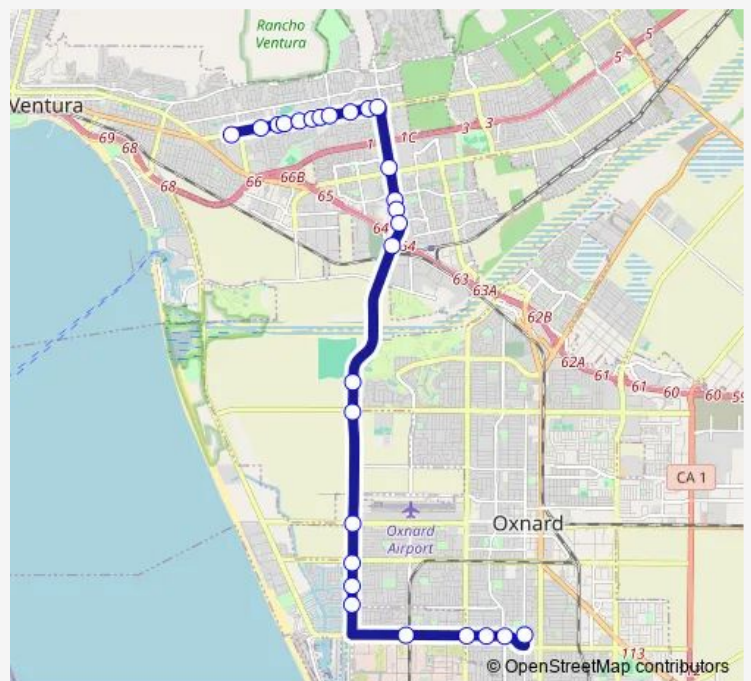

Bus Route 21

[Go to website](#)

Direction
 Pacific View Mall (Ventura Transit Center) — C St Transfer Ctr
 27 stops
[Open route schedule](#)

- Pacific View Mall (Ventura Transit Center)
- Telegraph & College
- Telegraph & Ashwood (Eastbound)
- Telegraph & Baylor
- Telegraph & Claremont (Eastbound)
- Ventura College (SW Corner of Telegraph/Estates Ave)
- Telegraph & Townhouse
- Telegraph & Day (Eastbound)
- Telegraph & Bryn Mawr (Eastbound)
- Telegraph & Wake Forest (Eastbound)
- Telegraph & Victoria (Eastbound)
- Victoria & Telephone (Southbound)
- Victoria & Ralston (Southbound)
- Victoria & Avocet (Southbound)
- Victoria & Moon (Southbound)
- Victoria & Valentine (Southbound)
- Victoria & Gum Tree (Southbound)
- Victoria & Gonzales (Southbound)
- Victoria & 5th (Southbound)
- Victoria & Wooley (Southbound)
- Victoria & Leeward (Southbound)

Route info

Direction: Pacific View Mall (Ventura Transit Center)

Stops: 27

Trip Duration: 0 hour 45 min

Route 21

Victoria & Hemlock (Southbound)

Channel Islands & Patterson (Eastbound)

Channel Isl & Ventura (Eastbound)

Channel Isl & Lassen

Channel Isl & J (Eastbound)

C St Transfer Ctr

Direction

C St Transfer Ctr — Pacific View Mall (Ventura Transit Center)

31 stops

[Open route schedule](#)

C St Transfer Ctr

Route info

Direction: C St Transfer Ctr

Stops: 31

Trip Duration: 0 hour 49 min

Telegraph & Day

Ventura College (NW corner of Telegraph/Estates Ave)

Telegraph & Claremont

Telegraph & West Campus