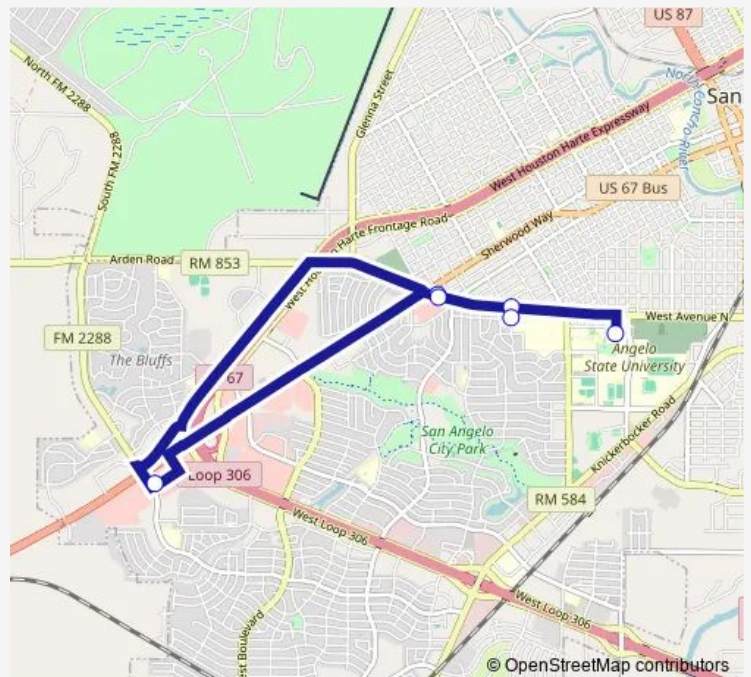

Bus Route 21

[Go to website](#)

Direction

Plaza Verde — Centennial Village

6 stops

[Open route schedule](#)

Plaza Verde

Centennial Plaza

HEB Food Stores

Walmart Super Center

HEB Food Stores (West)

Centennial Village

Route schedule

Plaza Verde — Centennial Village

Monday	—
Tuesday	16:00-20:00
Wednesday	—
Thursday	—
Friday	—
Saturday	—
Sunday	—

Route info

Direction: Plaza Verde

Stops: 6

Trip Duration: 0 hour 15 min

Route 21

Route 21 Bus time schedules and route maps are available in an offline PDF at busmaps.com. Use the busmaps.com website to see live bus times, train schedule or subway schedule, and step-by-step directions for all public transit in San Angelo