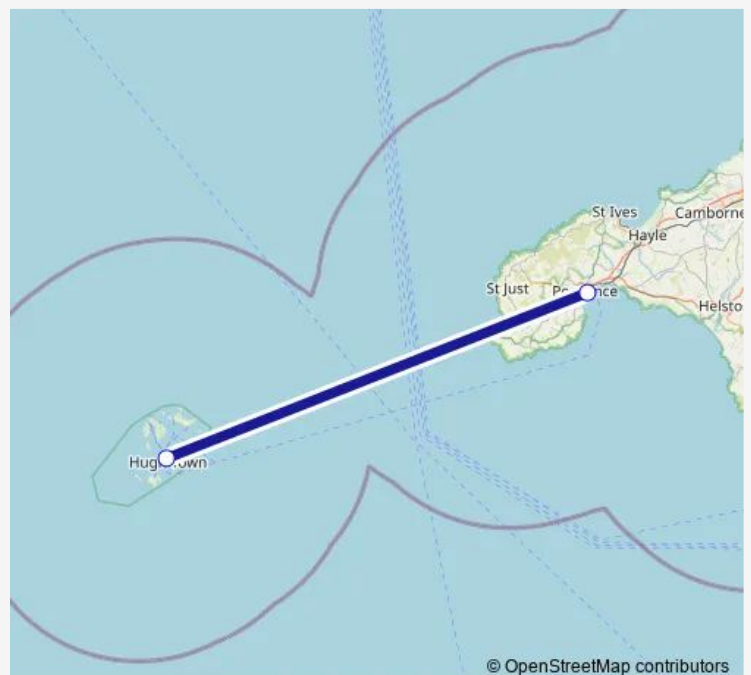

Ferry GWR St Mary's Isles Of Scilly Terminal - St Marys Isles Of Scilly Terminal

[Go to website](#)

Direction

St Mary's Isles Of Scilly Terminal — St Marys Isles Of Scilly Terminal

2 stops

[Open route schedule](#)

St Mary's Isles Of Scilly Terminal

St Marys Isles Of Scilly Terminal

Route schedule

St Mary's Isles Of Scilly Terminal — St Marys Isles Of Scilly Terminal

Monday	06:45-13:45
Tuesday	08:30-10:00
Wednesday	08:15-09:30
Thursday	06:15-13:15
Friday	08:45-09:15
Saturday	06:45-15:15
Sunday	09:15

Route info

Direction: St Mary's Isles Of Scilly Terminal

Stops: 2

Trip Duration: 2 hour 45 min

Direction

St Marys Isles Of Scilly Terminal — St Mary's Isles Of Scilly Terminal

2 stops

[Open route schedule](#)