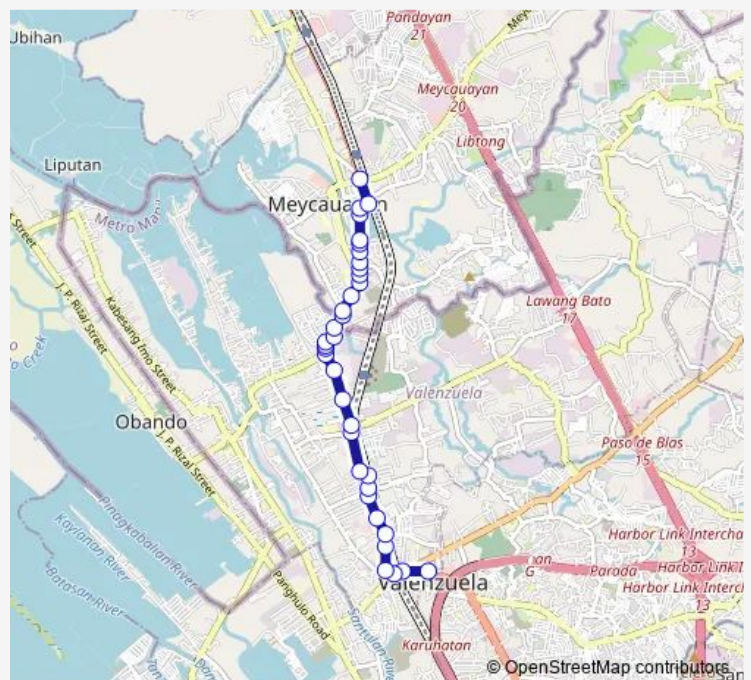

# Bus Malinta Meycauayan v F De Leon

[Go to website](#)

**Direction**  
 Flying V Gas, Macarthur Highway, Valenzuela City —  
 Macarthur Highway / Malhacan Road Intersection, City of  
 Meycauayan

35 stops

[Open route schedule](#)

- Flying V Gas, Macarthur Highway, Valenzuela City
- Macarthur Highway / Maysan Road Intersection, Malinta, Valenzuela City
- Malinta Elementary School, Macarthur Highway, Malinta, Valenzuela City
- Jolibee, Macarthur Highway, Malinta, Valenzuela City
- Parish Church or Isidro Labarador, Macarthur Highway, Malinta, Valenzuela City
- Macarthur Highway / San Miguel Interchange, Dalandanan, Valenzuela City
- Galdrine Industrial Corp., Macarthur Highway, Dalandanan, Valenzuela City
- Inglesia Ni Cristo, Macarthur Highway, Dalandanan, Valenzuela City
- Santos Encamacion Elementary School, Macarthur Highway, Dalandanan, Valenzuela City
- Dalandanan Health Centre, Macarthur Highway, Dalandanan, Valenzuela City
- Dalandanan, Fire sub station, Macarthur Highway, Dalandanan, Valenzuela City
- Ign Pharmacy, Macarthur Highway, Dalandanan, Valenzuela City
- Macarthur Highway / Santiago Road Interchange, Dalandanan, Valenzuela City
- Macarthur Highway, Dalandanan, Valenzuela City

**Route schedule**

Flying V Gas, Macarthur Highway, Valenzuela City —  
 Macarthur Highway / Malhacan Road Intersection, City of  
 Meycauayan

Monday	00:00
Tuesday	00:00
Wednesday	00:00
Thursday	00:00
Friday	00:00
Saturday	00:00
Sunday	00:00

**Route info**

Direction: Flying V Gas, Macarthur Highway, Valenzuela City

Stops: 35

Trip Duration: 0 hour 28 min

■ Malinta Meycauayan v F De Leon

Marisyl School, Macarthur Highway, Malanday Valenzuela City