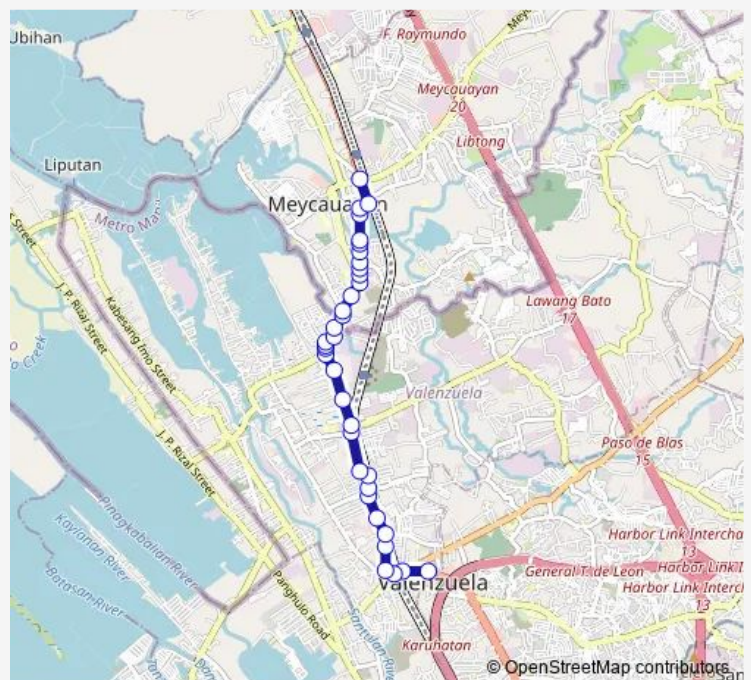

Bus Malinta Meycauayan v F De Leon

[Go to website](#)

Direction
 Flying V Gas, Macarthur Highway, Valenzuela City —
 Macarthur Highway / Malhacan Road Intersection, City of
 Meycauayan

35 stops

[Open route schedule](#)

- Flying V Gas, Macarthur Highway, Valenzuela City
- Macarthur Highway / Maysan Road Intersection, Malinta, Valenzuela City
- Malinta Elementary School, Macarthur Highway, Malinta, Valenzuela City
- Jolibee, Macarthur Highway, Malinta, Valenzuela City
- Parish Church or Isidro Labarador, Macarthur Highway, Malinta, Valenzuela City
- Macarthur Highway / San Miguel Interchange, Dalandanan, Valenzuela City
- Galdrine Industrial Corp., Macarthur Highway, Dalandanan, Valenzuela City
- Inglesia Ni Cristo, Macarthur Highway, Dalandanan, Valenzuela City
- Santos Encamacion Elementary School, Macarthur Highway, Dalandanan, Valenzuela City
- Dalandanan Health Centre, Macarthur Highway, Dalandanan, Valenzuela City
- Dalandanan, Fire sub station, Macarthur Highway, Dalandanan, Valenzuela City
- Ign Pharmacy, Macarthur Highway, Dalandanan, Valenzuela City
- Macarthur Highway / Santiago Road Interchange, Dalandanan, Valenzuela City
- Macarthur Highway, Dalandanan, Valenzuela City

Route schedule

Flying V Gas, Macarthur Highway, Valenzuela City —
 Macarthur Highway / Malhacan Road Intersection, City of
 Meycauayan

Monday	00:00
Tuesday	00:00
Wednesday	00:00
Thursday	00:00
Friday	00:00
Saturday	00:00
Sunday	00:00

Route info

Direction: Flying V Gas, Macarthur Highway, Valenzuela City

Stops: 35

Trip Duration: 0 hour 28 min

■ Malinta Meycauayan v F De Leon

Marisyl School, Macarthur Highway, Malanday Valenzuela City

Mercury Drug Store, Macarthur Highway, Malanday, Valenzuela City