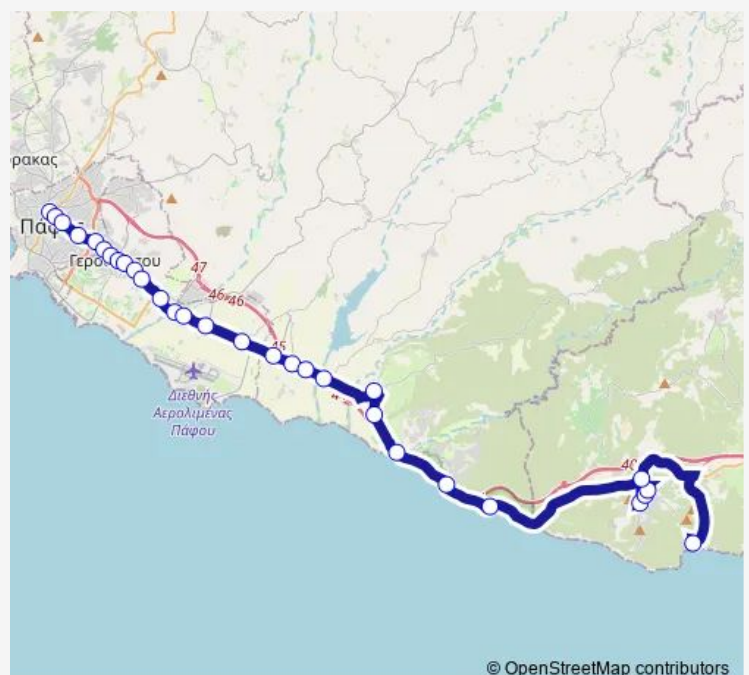

Karavella Bus Station — Pissouri Beach

Monday	06:30-14:30
Tuesday	06:30-14:30
Wednesday	06:30-14:30
Thursday	06:30-14:30
Friday	06:30-14:30
Saturday	06:30-14:30
Sunday	—

Route info

Direction: Karavella Bus Station

Stops: 30

Trip Duration: 1 hour 10 min

© OpenStreetMap contributors

Old Lemesos - Pafos Road - 9th Stop 1

Old Lemesos - Pafos Road - 11th Stop

Old Lemesos - Pafos Road - 13th Stop

Petra tou Romiou

Pissouri Community Stadium 2

Apostolou Andreou - 3rd Pissouri 2

Apostolou Andreou - 2nd Pissouri 2

Pissouri Police Station 2

Pissouri Beach

Direction

Pissouri Beach — Karavella Bus Station

38 stops

[Open route schedule](#)

Friday 07:40-15:40

Saturday 07:40-15:40

Sunday —

Route info

Direction: Pissouri Beach

Stops: 38

Trip Duration: 1 hour 10 min

Archiep. Makariou C` Ave. - Ag. Sergiou 2