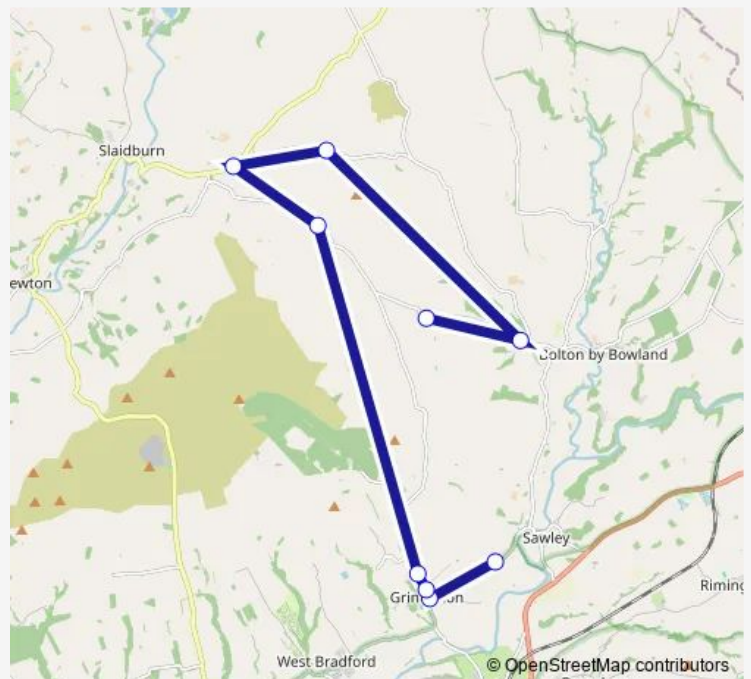

Harrison Terrace

Stone Hill Farm

Dean Slack Head

Higher Highfield

Higher Edge Farm

Holden Clough Nursery

Bay Gate Cottage

Route schedule

Bowland County High School — Bay Gate Cottage

Monday 15:40

Tuesday 15:40

Wednesday 15:40

Thursday 15:40

Friday 15:40

Saturday —

Sunday —

Route info

Direction: Bowland County High School

Stops: 9

Trip Duration: 0 hour 40 min

■ 630 — Holden Lane - Bowland Academy

Direction

Bay Gate Cottage — Bowland County High School

9 stops

[Open route schedule](#)

Bay Gate Cottage

Holden Clough Nursery

Higher Edge Farm

Dean Slack Head

Higher Steelands

Stone Hill Farm

Chapel Lane