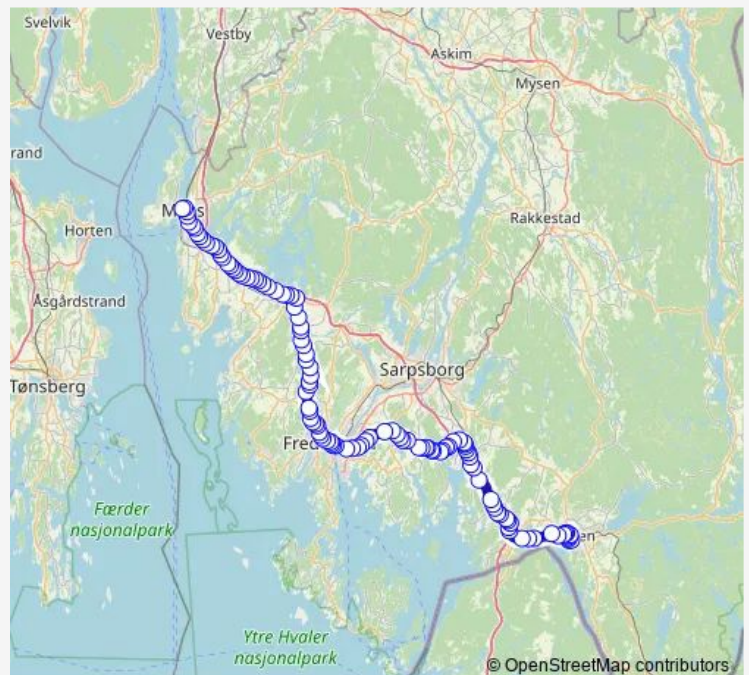

Saturday —

Sunday —

Route info

Direction: Fredrikstad bussterminal

Stops: 40

Trip Duration: 0 hour 45 min

630 — Halden-Fredrikstad-Moss

Solberg syd