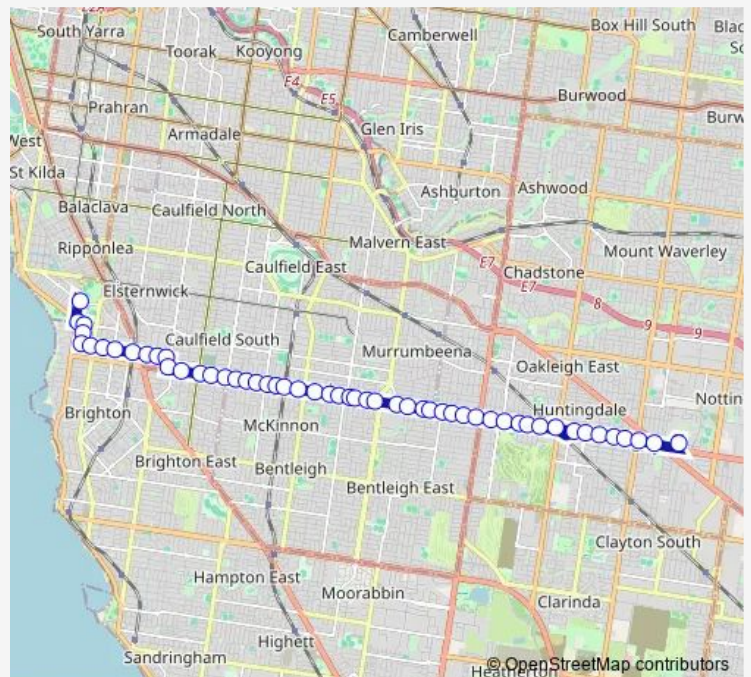

Route info

Direction: Monash University (Clayton)

Stops: 54

Trip Duration: 0 hour 50 min

630 — Monash University - Elwood

East Boundary Rd/North Rd (Bentleigh East)

Murrong Ave/North Rd (Bentleigh East)

Rochford St/North Rd (Bentleigh East)

Gardenvale Station/Martin St (Brighton)

Cochrane St/Martin St (Brighton)

Star Of The Sea College/Martin St (Brighton)

New St/Martin St (Brighton)

Martin St/Drake St (Brighton)

Cole St/Drake St (Brighton)

Head St/Drake St (Brighton)

Head St/New St (Brighton)

Elsternwick Park/Bent Ave (Brighton)

St Kilda St/Bent Ave (Brighton)

Direction

St Kilda St/Bent Ave (Brighton) — Monash University (Clayton)

53 stops

[Open route schedule](#)

St Kilda St/Bent Ave (Brighton)

Stops: 53

Trip Duration: 0 hour 41 min

Nicholls Rd/North Rd (Ormond)

Wild Cherry Rd/North Rd (Ormond)

Koornang Rd/North Rd (Ormond)

Tara Gr/North Rd (Carnegie)

Elimatta Rd/North Rd (Carnegie)

Parkview Dr/North Rd (Carnegie)