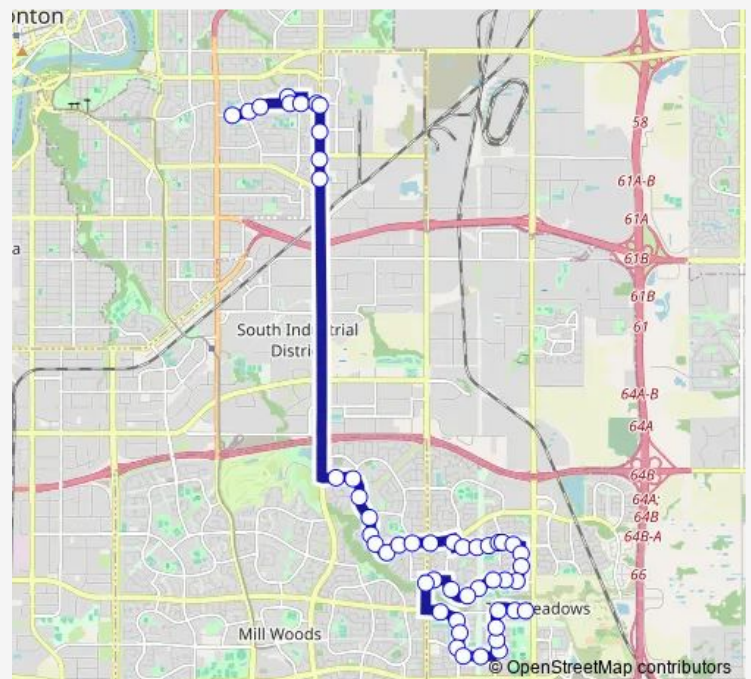

Bus 630 Ottewell - Austin O'Brien - Silver Berry

[Go to website](#)

Direction

21 Street & Silver Berry Road — 73 Street & 94B Avenue

49 stops

[Open route schedule](#)

- 21 Street & Silver Berry Road
- 23 Street & Silver Berry Road
- Silver Berry Road & 32 Avenue
- Silver Berry Road E & 28A Avenue
- 24 Street & Silver Berry Road
- 24 Street & Silver Berry Road
- 32 Street & Silver Berry Road
- 32 Street & Silver Berry Road
- Silver Berry Road & 28A Avenue
- Silver Berry Road & 30 Avenue
- Silver Berry Road & 33 Avenue
- 34 Street & Silver Berry Road
- 34 Street & 34 Avenue
- 34 Street & 35A Avenue
- 31A Street & 34B Avenue
- 31A Street & 34 Avenue
- 28 Street & 34 Avenue
- 25 Street & 34 Avenue
- Wildwood Point & 34 Avenue
- 19 Street & 34 Avenue
- 19 Street & 35 Avenue

Route schedule

21 Street & Silver Berry Road — 73 Street & 94B Avenue

Monday	07:21
Tuesday	07:21
Wednesday	07:21
Thursday	07:21
Friday	07:21
Saturday	—
Sunday	—

Route info

Direction: 21 Street & Silver Berry Road

Stops: 49

Trip Duration: 0 hour 49 min

630 — Ottewell - Austin O'Brien - Silver Berry

19 Street & 37 Avenue

21 Street & 37A Avenue

23 Street & 37A Avenue

24 Street & 37A Avenue

29 Street & 37A Avenue

Trip Duration: 0 hour 58 min

23 Street & 37A Avenue

23 Street & 37A Avenue

21 Street & 37A Avenue

19 Street & 37 Avenue

19 Street & 35A Avenue

19 Street & 34 Avenue

21 Street & 34 Avenue