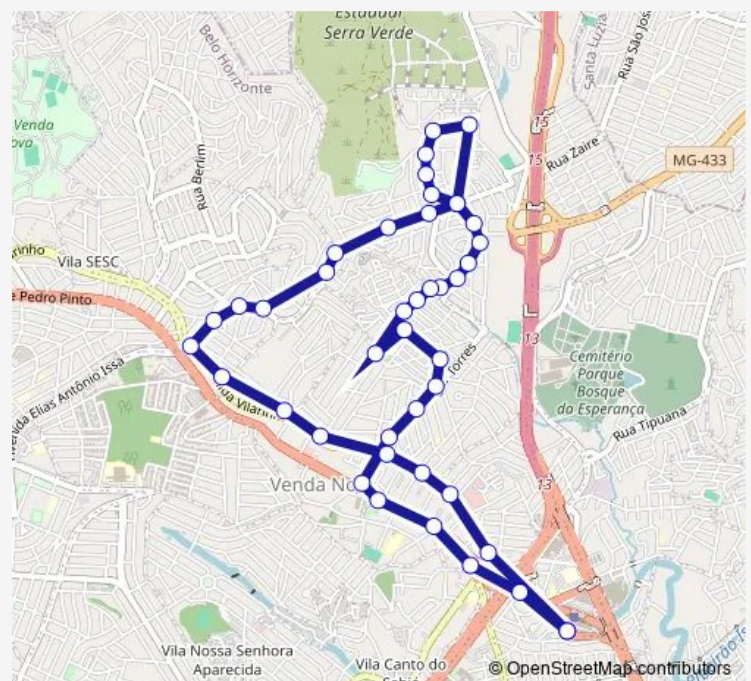

Rua Pedro Feliciano De Carvalho 89

Rua Manoel Miranda Dos Santos 355

Rua Manoel Miranda Dos Santos 235

Route schedule

Ave Vilarinho 36 — Ave Vilarinho 36

Monday 00:30-05:10

Tuesday 00:30-05:10

Wednesday 00:30-05:10

Thursday 00:30-05:10

Friday 00:30-05:10

Saturday 00:30-05:10

Sunday 00:30-05:10

Route info

Direction: Ave Vilarinho 36

Stops: 43

Trip Duration: 0 hour 48 min

630 — Estacao Vilarinho/Serra Verde Via Av.Salamanca (Principal) BusMaps

Rua Manoel Miranda Dos Santos 85

Ave Leontino Francisco Alves 209

Rua Lucimar Brandao Guimaraes 150

Rua France Jose Cerceau 425

Rua Geraldo Bicalho Brandao 100