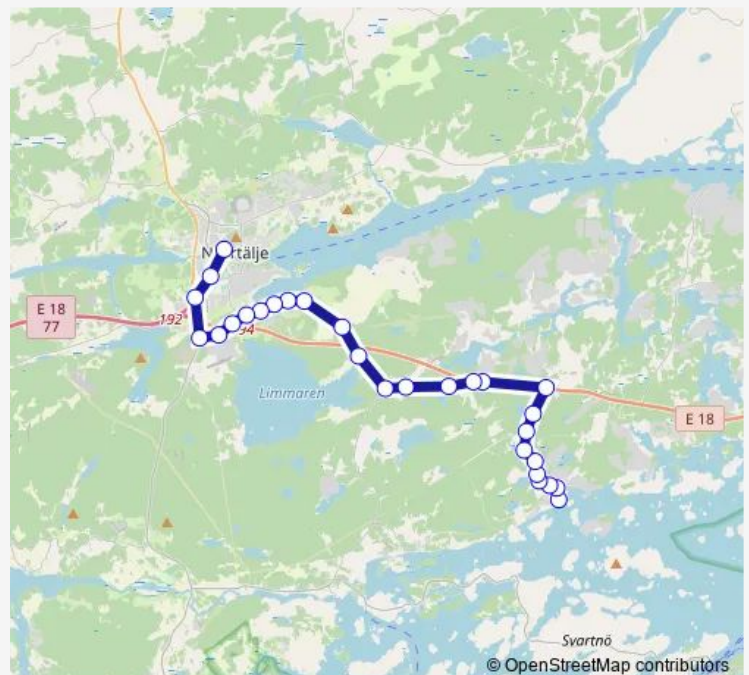

Zimsdal

Bläsboda

Route schedule

Norrtälje busstation — Spillersboda brygga

Monday 06:35-18:38

Tuesday 06:35-18:38

Wednesday 06:35-18:38

Thursday 06:35-18:38

Friday 06:35-18:38

Saturday 13:25

Sunday 14:55

Route info

Direction: Norrtälje busstation

Stops: 28

Trip Duration: 0 hour 36 min

■ 630