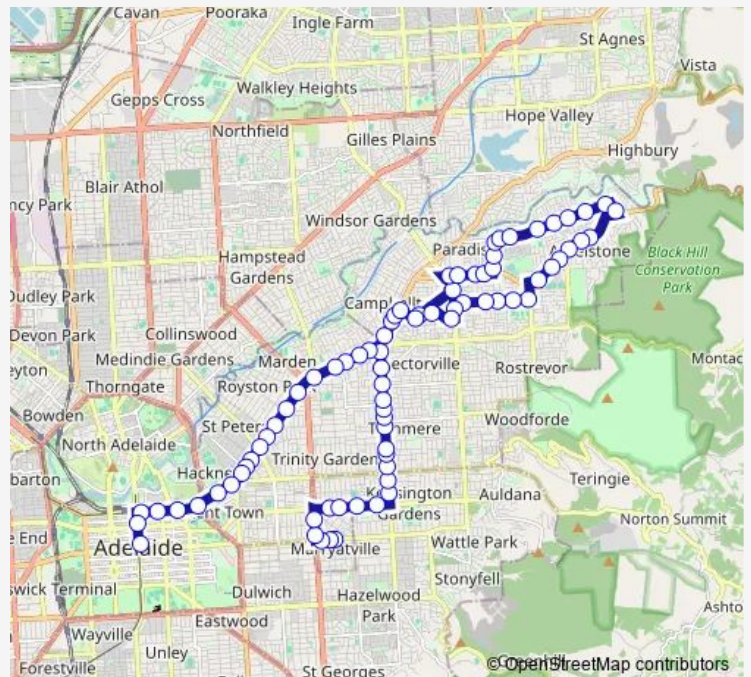

Stop 18B Glynburn Rd - West side

Route schedule

Stop School Marryatville High School Kensington Rd —
Stop F2 King William St - North East side

Monday 15:35

Tuesday 14:59-15:35

Wednesday 15:35

Thursday 15:35

Friday 15:35

Saturday —

Sunday —

Route info

Direction: Stop School Marryatville High School Kensington Rd

Stops: 78

Trip Duration: 1 hour 14 min

630 — Marryatville High School to City

Stop 18 / 18C Lower North East Rd - North West side

Stop 19 Lower North East Rd - North West side

Stop 20 Lower North East Rd - North West side

Stop 20 Heading Ave - North side

Stop 21 Clairville Rd - North West side

Stop 24 Newton Rd - West side

Stop 25 Gorge Rd - North side

Stop 26 Gorge Rd - North side

Stop 26A Gorge Rd - North side

Stop 27 Gorge Rd - North side

Stop 49 Silkes Rd - West side

Stop 48 Silkes Rd - West side