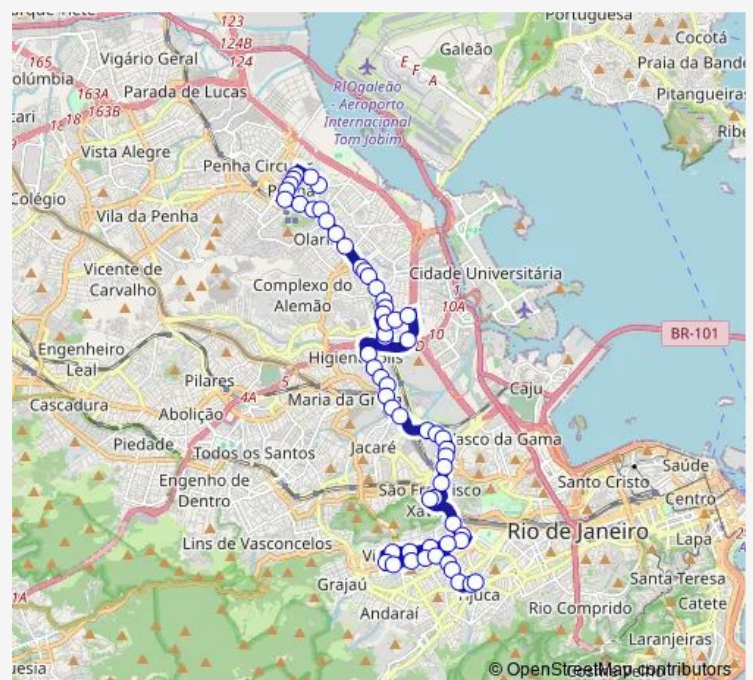

### Route schedule

Ponto Final: Iapi da Penha — Ponto Final: Saens Peña :  
Linhas 622, 625, 627, 630

Monday 00:00

Tuesday 00:00

Wednesday 00:00

Thursday 00:00

Friday 00:00

Saturday 00:00

### Route info

Direction: Ponto Final: Iapi da Penha

Stops: 59

Trip Duration: 1 hour 5 min

630 — Penha (Iapi) - Saens Peña

Olga

Faculdade Unisuam

Bruxelas