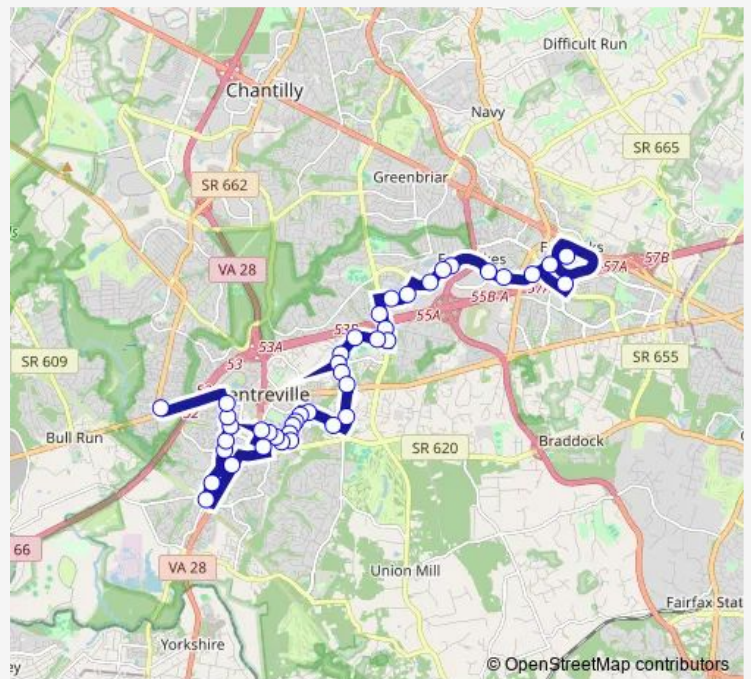

Fair Lakes Blvd @ Sedgehurst D

Fair Lakes Blvd @ Great Heron

Stringfellow RD Park AND Ride

Stringfellow RD @ Westbook Dr

Stringfellow RD @ Centreville Farms Rd

Centreville FMS RD @ Granite S

Centreville FMS RD @ Rachael A

Centreville FMS RD @ Calamint

Centreville FMS RD @ Leland Rd

Centreville FMS RD @ Lamium Ln

Centreville FMS RD @ LEE Hwy

Union Mill RD @ Braddock Rd

**Route schedule**

Monument DR Transit Center BAY C — Centreville Park & Ride BAY C

**Route info**

Direction: Monument DR Transit Center BAY C

Stops: 42

Trip Duration: 0 hour 47 min

630 — Centrevile - Monument -

Braddock Rd and Orchard Hill Lane

Braddock RD @ Pickwick Rd

Little Rocky RUN CIR @ Rockdal

## Route schedule

Centreville Park & Ride BAY B — Monument DR Transit Center BAY C

Monday 05:10-22:09

Tuesday 05:10-22:09

Wednesday 05:10-22:09

Thursday 05:10-22:09

Friday 05:10-22:09

Saturday 07:09-22:09