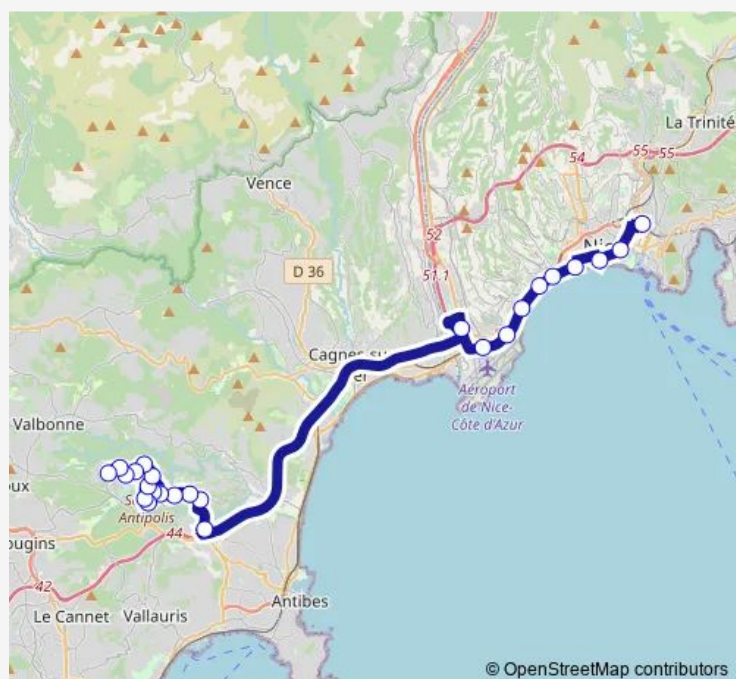

### Route schedule

Sophia Gare Routiere — Masséna Verdun

Monday 16:20-20:30

Tuesday 16:20-20:30

Wednesday 16:20-20:30

Thursday 16:20-20:30

Friday 16:20-20:30

Saturday —

### Route info

Direction: Sophia Gare Routiere

Stops: 23

Trip Duration: 0 hour 52 min

Gambetta Promenade

Masséna Verdun

## Direction

Sophia Gare Routiere — Vauban G R

25 stops

[Open route schedule](#)

Sophia Gare Routiere

Les Cardoulines

Garbejaire

Pompidou

## Route info

Direction: Sophia Gare Routiere

Stops: 25

Trip Duration: 1 hour 20 min