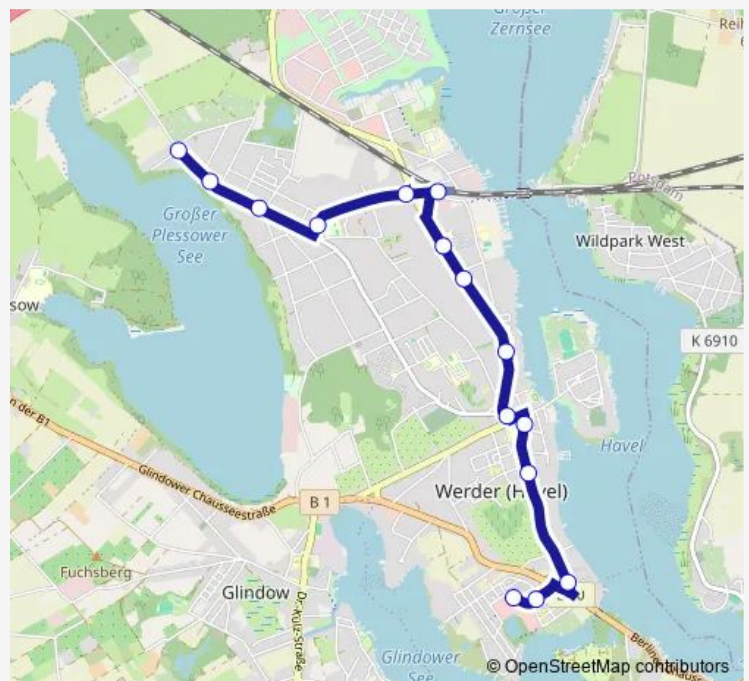

Friday 05:24-14:34

Saturday 20:04

Sunday 11:04-20:39

Route info

Direction: Werder (Havel), Stadtrandsiedlung

Stops: 6

Trip Duration: 0 hour 6 min

Direction

Werder (Havel), Stadtrandsiedlung — Werder (Havel),
Bahnhof

6 stops

[Open route schedule](#)

Werder (Havel), Stadtrandsiedlung

Werder (Havel), Rosenstr.

Werder (Havel), Hans-Sachs-Str.

Werder (Havel), Kesselgrundstr.

Direction: Werder (Havel), Stadtrandsiedlung

Stops: 6

Trip Duration: 0 hour 6 min

Direction

Kemnitz (PM), Dorf — Werder (Havel), Werderpark

17 stops

[Open route schedule](#)

Kemnitz (PM), Dorf

Sunday —

Route info

Direction: Werder (Havel), Werderpark

Stops: 17

Trip Duration: 0 hour 21 min

Direction

Werder (Havel), Post — Werder (Havel), Bahnhof

5 stops