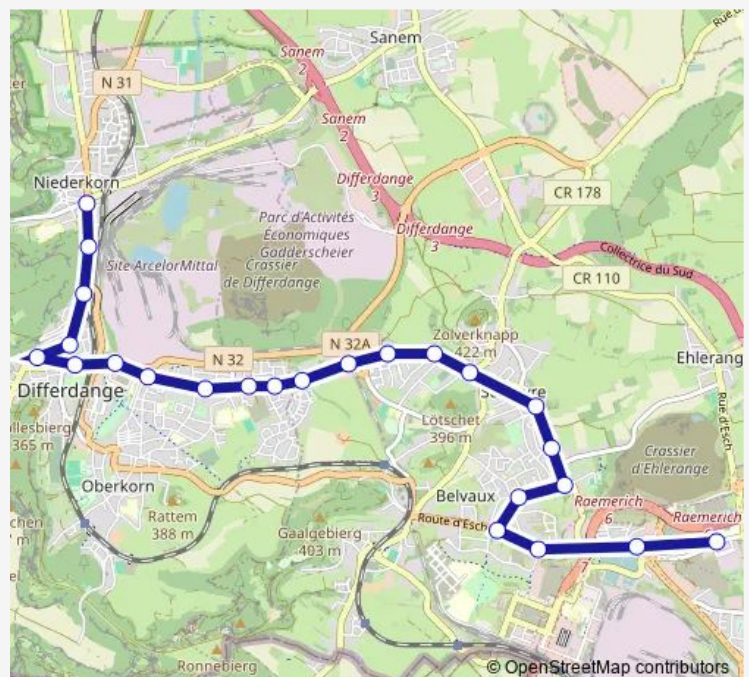

Soleuvre, Déifferdengerstrooss

Soleuvre, Cité Scheierhaff

Soleuvre, Emile Mayrisch

Soleuvre, Pl.de l'Indépendance

Soleuvre, Cité 2000

Soleuvre, Huuschtewee

Belvaux, Boulodrome

Belvaux, Roudewee Schoul

### Route schedule

Nieder Korn, Maartplaz Niederkuer — L.G.K.

Monday 07:20

Tuesday 07:20

Wednesday 07:20

Thursday 07:20

Friday 07:20

Saturday —

### Route info

Direction: Nieder Korn, Maartplaz Niederkuer

Stops: 24

Trip Duration: 0 hour 27 min

Belvaux, Brill

Esch/Alzette, Raemerich

L.G.K.

630 Bus time schedules and route maps are available in an offline PDF at [busmaps.com](https://busmaps.com). Use the [busmaps.com](https://busmaps.com) website to see live bus times, train schedule or subway schedule, and step-by-step directions for all public transit in Differdange