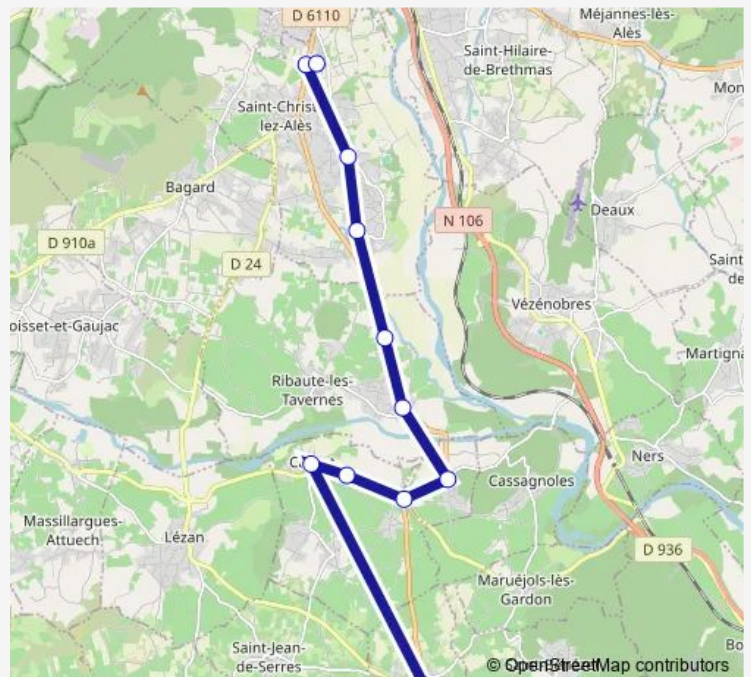

### Direction

Rene Chabaliere — Lycee Prevert

11 stops

[Open route schedule](#)

Rene Chabaliere

Stade

Rouvieres

Pont Troue

### Route schedule

Rene Chabaliere — Lycee Prevert

Monday 07:05

Tuesday 07:05

Wednesday 07:05

Thursday 07:05

Friday 07:05

Saturday —

### Route info

Direction: Rene Chabaliere

Stops: 11

Trip Duration: 0 hour 26 min

## Direction

Lauzette — Lycee Jean Baptiste Dumas

16 stops

[Open route schedule](#)

Lauzette

Village

Mairie

Antignargues