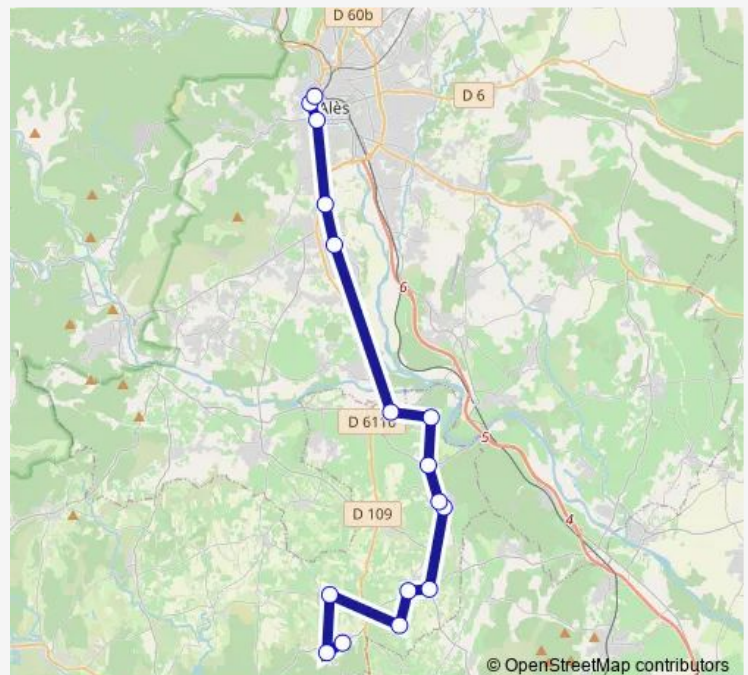

Direction

Lauzette — Lycee Jean Baptiste Dumas

16 stops

[Open route schedule](#)

Lauzette

Village

Mairie

Antignargues

Lycee Prevert

Pont Vieux

Quai Boissier Sauvage

Lycee Jean Baptiste Dumas

Route schedule

Lauzette — Lycee Jean Baptiste Dumas

Monday 06:23

Tuesday 06:23

Wednesday 06:23

Thursday 06:23

Friday 06:23

Saturday —

Sunday —

Route info

Direction: Lauzette

Stops: 16

Trip Duration: 1 hour 7 min

Direction

Mairie — Lycee Prevert

14 stops

[Open route schedule](#)

Mairie

Antignargues

Cave