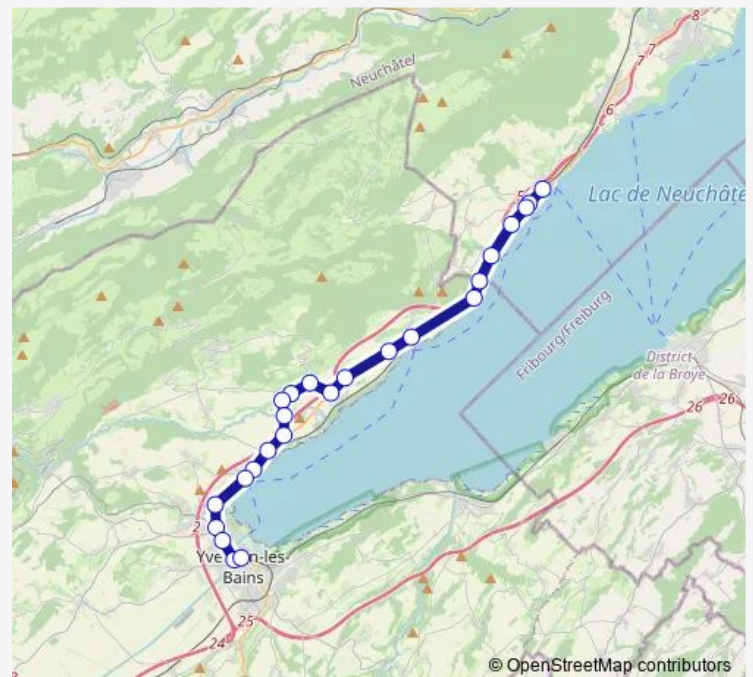

Concise, Camp de Vaumarcus

Vaumarcus, gare

St-Aubin NE, Tivoli

Route schedule

Yverdon-les-Bains, gare — Gorgier-St-Aubin, gare

Monday 05:42-20:42

Tuesday 05:42-20:42

Wednesday 05:42-20:42

Thursday 05:42-20:42

Friday —

Saturday —

Sunday 06:42-20:42

Route info

Direction: Yverdon-les-Bains, gare

Stops: 23

Trip Duration: 0 hour 47 min

Gorgier-St-Aubin, gare

St-Aubin NE, anc. poste

St-Aubin NE, Pattus

St-Aubin NE, Tivoli

Vaumarcus, gare

Concise, Camp de Vaumarcus

Concise, La Raisse

Concise, village