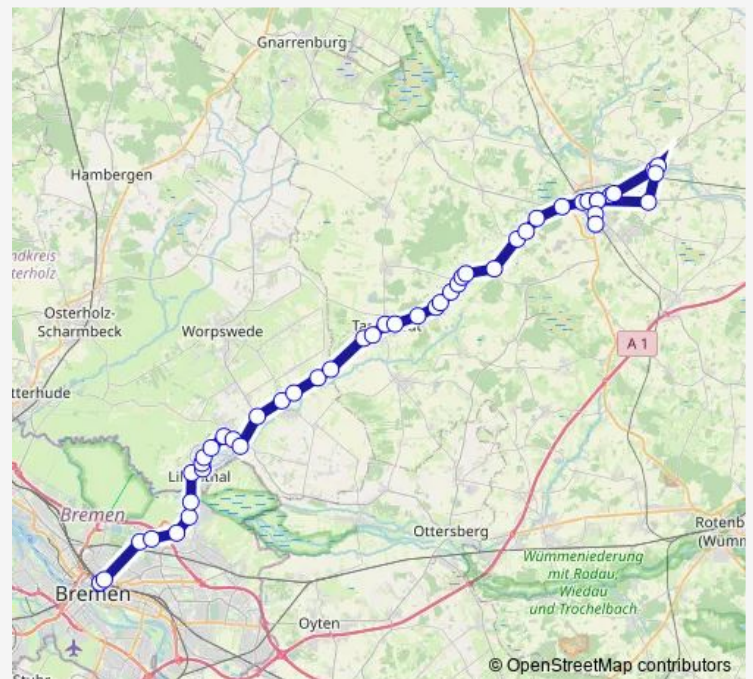

### Route schedule

Grasberg Findorffschule — Tarmstedt Schulzentrum Kgs

Monday 07:30

Tuesday —

Wednesday —

Thursday —

Friday 07:30

Saturday —

### Route info

Direction: Grasberg Findorffschule

Stops: 9

Trip Duration: 0 hour 17 min