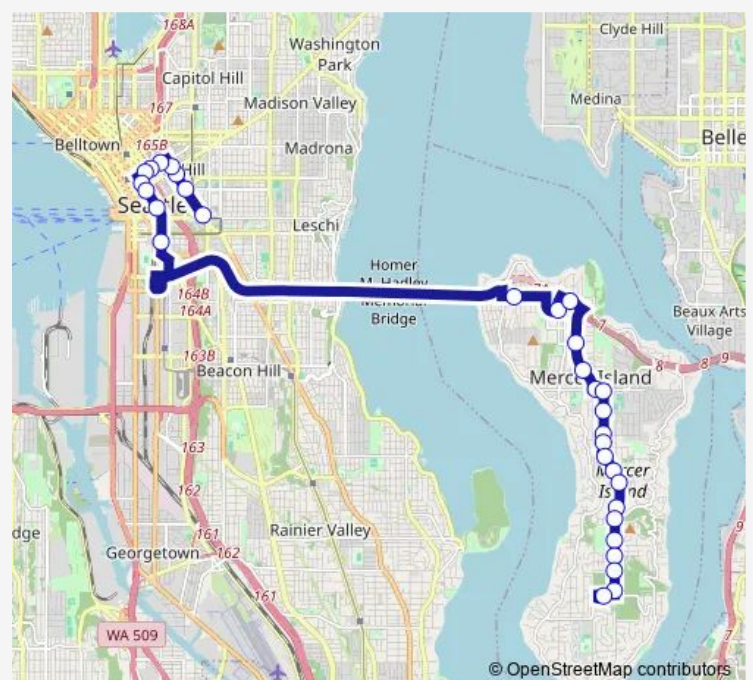

86th Ave SE & SE 44th Pl

### Route schedule

Boren Ave & E Yesler Way — Mercer Village Shopping Center & SE 68th St

Monday 16:05-17:50

Tuesday 16:05-17:50

Wednesday —

Thursday 16:05-17:50

Friday 16:05-17:50

Saturday —

### Route info

Direction: Boren Ave & E Yesler Way

Stops: 31

Trip Duration: 0 hour 44 min

630

Island Crest Way & SE 46th St

Island Crest Way & SE 47th St

Island Crest Way & SE 48th St

## Route info

Direction: Mercer Village Shopping Center & SE 68th St

Stops: 30

Trip Duration: 0 hour 38 min

Seneca St & 8th Ave

Seneca St & 6th Ave

5th Ave & Spring St

5th Ave & Marion St