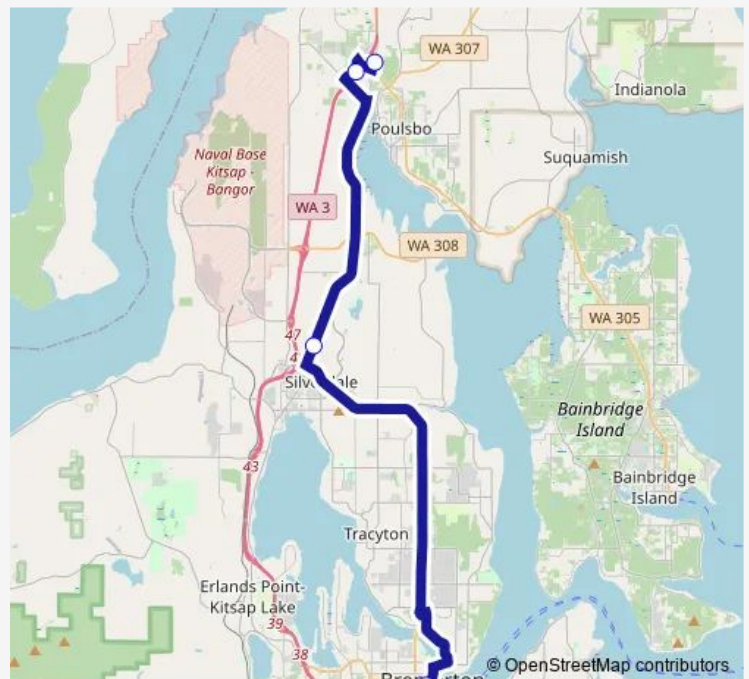

### Direction

Psns Main Gate — North Viking Transit Center (Nvtc)

4 stops

[Open route schedule](#)

Psns Main Gate

Silverdale Way at Nuthatch Way

Olhava Way at Walmart

North Viking Transit Center (Nvtc)

### Route schedule

Psns Main Gate — North Viking Transit Center (Nvtc)

Monday	16:18
Tuesday	16:18
Wednesday	16:18
Thursday	16:18
Friday	16:18
Saturday	—
Sunday	—

### Route info

Direction: Psns Main Gate

Stops: 4

Trip Duration: 0 hour 39 min

Viking Express Worker/Driver

**Direction**

North Viking Transit Center (Nvtc) — Psns Main Gate

6 stops

[Open route schedule](#)

North Viking Transit Center (Nvtc)

Olhava Way at Walmart

Finn Hill at Hwy 3

Viking Ave at Finn Hill (Poulsbo Junction P&amp;R)

Silverdale Way at Nuthatch Way

Psns Main Gate