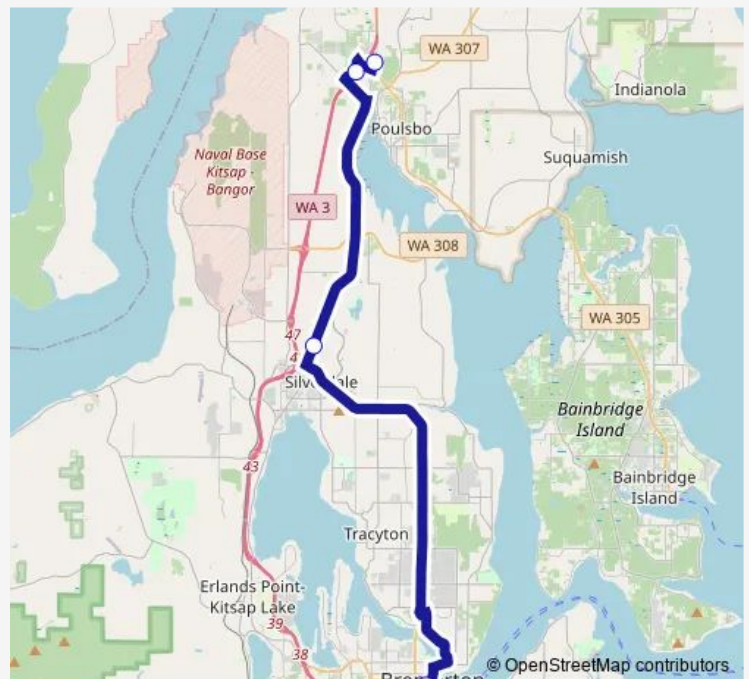

Bus Viking Express Worker/Driver

[Go to website](#)

Direction

Psns Main Gate — North Viking Transit Center (Nvtc)

4 stops

[Open route schedule](#)

Psns Main Gate

Silverdale Way at Nuthatch Way

Olhava Way at Walmart

North Viking Transit Center (Nvtc)

Route schedule

Psns Main Gate — North Viking Transit Center (Nvtc)

Monday	16:18
Tuesday	16:18
Wednesday	16:18
Thursday	16:18
Friday	16:18
Saturday	—
Sunday	—

Route info

Direction: Psns Main Gate

Stops: 4

Trip Duration: 0 hour 39 min

■ Viking Express Worker/Driver

Direction

North Viking Transit Center (Nvtc) — Psns Main Gate

6 stops

[Open route schedule](#)

North Viking Transit Center (Nvtc)

Olhava Way at Walmart

Finn Hill at Hwy 3

Viking Ave at Finn Hill (Poulsbo Junction P&R)

Silverdale Way at Nuthatch Way

Psns Main Gate

Route schedule