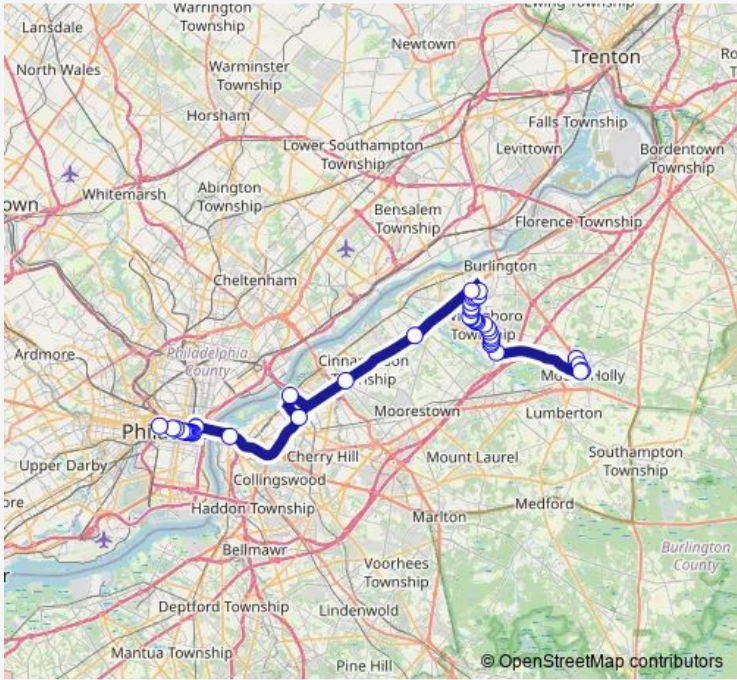

## Bus 417

[Go to website](#)

**Direction**  
 High ST AT Ridgely ST/Levis St — JFK BLVD AT 30TH ST  
 41 stops  
[Open route schedule](#)

- High ST AT Ridgely ST/Levis St
- High ST AT Bartram Ave
- High ST AT Rancocas Rd
- Rancocas RD Between King ST & High St
- Rancocas RD AT Bridge St#
- Garfield DR AT East Stokes Rd
- Garfield DR AT Evergreen Dr
- Garfield DR AT Eden Rock LN - South
- Garfield DR AT Eastbrook LN - South
- Garfield DR AT Elsin Ln
- Garfield DR AT Eastbrook LN - North
- Veterans Pkwy AT J.F.K. Way
- Veterans Pkwy AT Meribrook Circle A
- Veterans Pkwy AT Meribrook Circle B
- Veterans Pkwy AT Millbrook Dr
- Veterans Pkwy AT Mainbridge Ln
- Veterans Pkwy AT REV DR Martin Luther King Dr
- Veterans Pkwy AT Charleston Rd
- Veterans Pkwy AT Brooklawn Dr
- Veterans Pkwy AT Babbitt Ln
- Sunset RD AT Bradford Ln

**Route schedule**  
 High ST AT Ridgely ST/Levis St — JFK BLVD AT 30TH ST

Monday	05:55-07:25
Tuesday	05:55-07:25
Wednesday	05:55-07:25
Thursday	05:55-07:25
Friday	05:55-07:25
Saturday	—
Sunday	—

**Route info**  
 Direction: High ST AT Ridgely ST/Levis St  
 Stops: 41  
 Trip Duration: 1 hour 22 min

Sunset RD AT Bently Ln

VAN Sciver Pkwy AT Southampton DR. A

VAN Sciver Pkwy AT Southampton DR. B

Willingboro Town Center

RT-130 AT Fairview St

RT-130 AT Cinnaminson AVE/Church Rd

PENNSAUKEN TRANSIT CENTER

Cove RD AT Wayne Ave

## Route info

Direction: JFK BLVD AT 30TH ST

Stops: 30

Trip Duration: 1 hour 31 min

Garfield DR AT Eden Rock LN - North

Garfield DR AT Genesee Ln

Rancocas RD AT Bridge St#

Rancocas RD Between King ST & High St