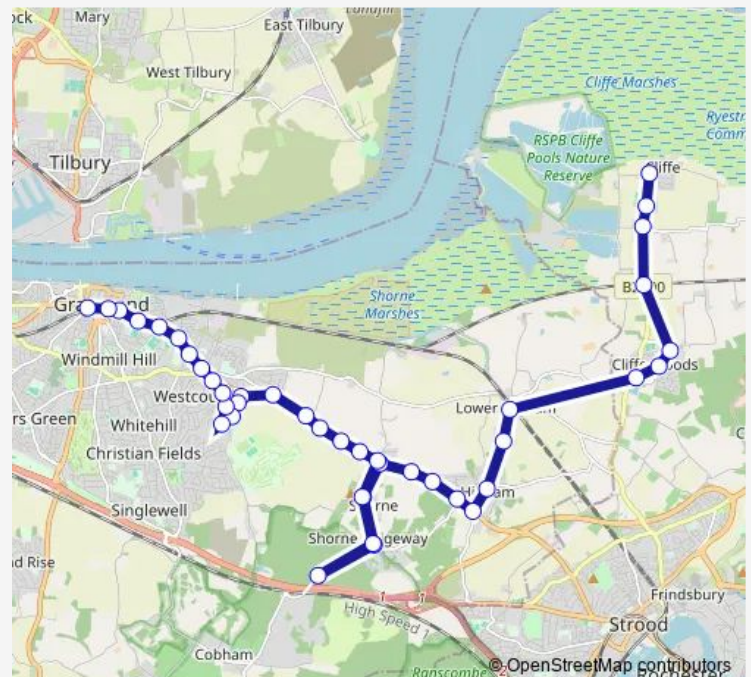

### Route schedule

The Six Bells — Barrack Row

Monday 09:19-13:44

Tuesday 09:19-13:44

Wednesday 09:19-13:44

Thursday 09:19-13:44

Friday 09:19-13:44

Saturday 09:24-17:00

### Route info

Direction: The Six Bells

Stops: 41

Trip Duration: 0 hour 50 min

417 — Gravesend - Shorne - Cliffe

Fairways

Gravesend Road

Thames View Crematorium