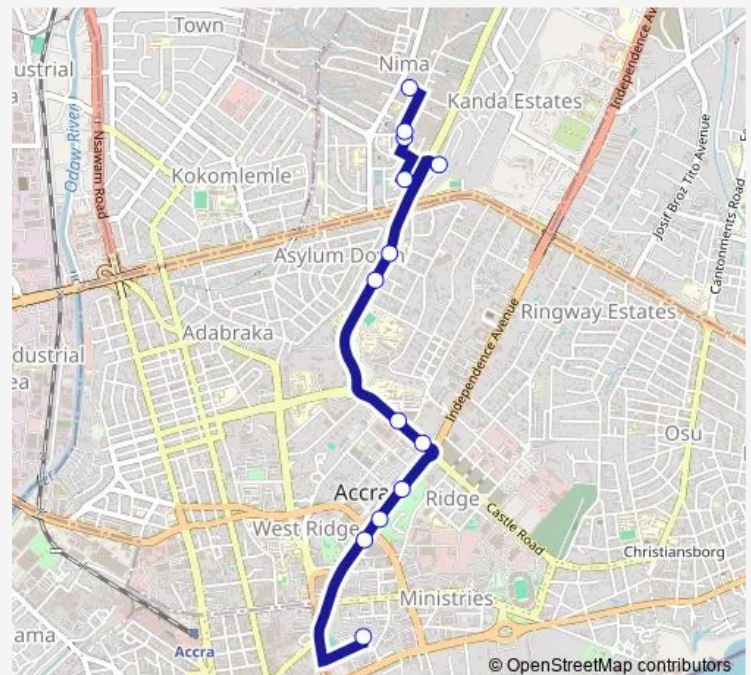

Frankies Hotel Junction

School Junction Nima

Nima

Route schedule

Accra New Tema Station — Nima

Monday 06:00

Tuesday 06:00

Wednesday 06:00

Thursday 06:00

Friday 06:00

Saturday 06:00

Sunday 06:00

Route info

Direction: Accra New Tema Station

Stops: 13

Trip Duration: 0 hour 37 min

Direction

Nima Station — Accra New Tema Station

12 stops

[Open route schedule](#)

Nima Station

Nima Mamobi

Kanda Overhead

Sunny Fm

Route schedule

Nima Station — Accra New Tema Station

Monday 06:00

Tuesday 06:00

Wednesday 06:00

Thursday 06:00

Friday 06:00

Saturday 06:00