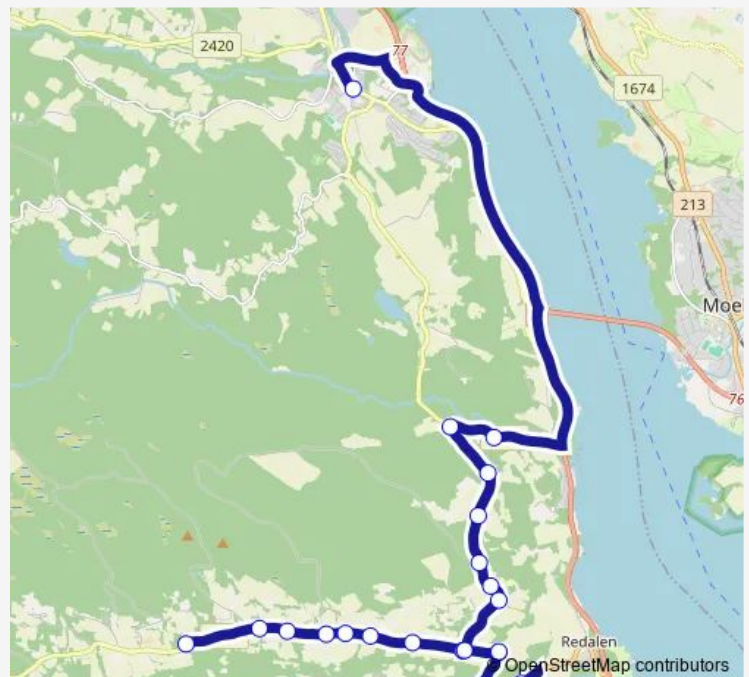

Thursday 07:51

Friday 07:51

Saturday —

Sunday —

Route info

Direction: Dullerud

Stops: 33

Trip Duration: 0 hour 35 min

417 — Redalen-Biri

BusMaps

Sigstadplassen

Biri sentrum nordgående

Biriskolene

Biri sentrum sørgående

Sigstadplassen

Biri omsorgssenter