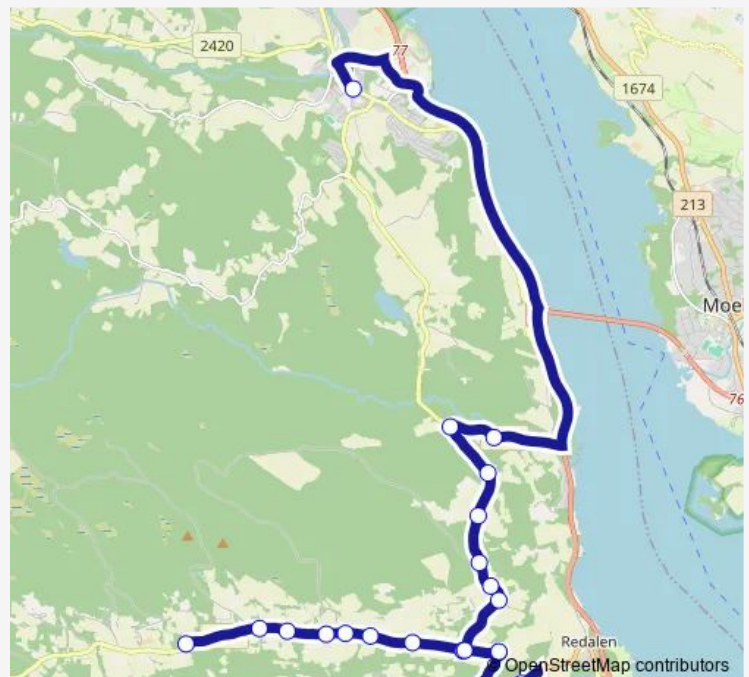

Thursday 07:51

Friday 07:51

Saturday —

Sunday —

Route info

Direction: Dullerud

Stops: 24

Trip Duration: 0 hour 29 min

417 — Redalen-Biri

Sigstadplassen

Biri sentrum nordgående

Biriskolene

Direction

Biri sentrum sørgående — Dullerud

31 stops

[Open route schedule](#)