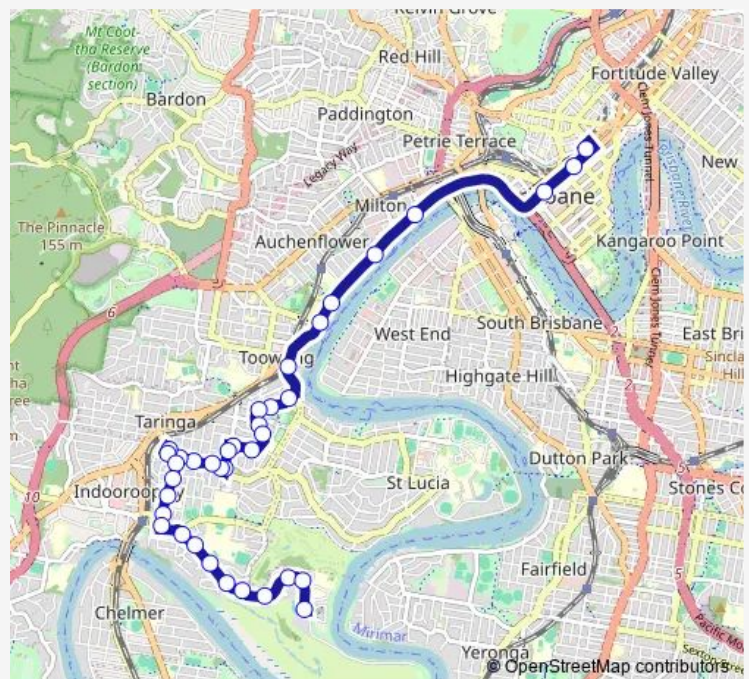

Thursday 06:41-17:55

Friday 06:41-17:55

Saturday 08:55-16:25

Sunday 09:40-15:40

Route info

Direction: Meiers Rd at Long Pocket Terminus, stop 44

Stops: 44

Trip Duration: 0 hour 35 min

Bellevue Pde at Bellevue - Burns, stop 19

Josling St at Perrin Park, stop 18

Josling St near Mayne Street, stop 17

Josling St near Herbert St, stop 16

Benson St at Toowong, stop 14

Coronation Dr at Regatta, stop 12

Coronation Dr at Wesley Hospital, stop 9

Coronation Dr at Chasely Street, stop 8

Coronation Dr at Auchenflower, stop 7

Coronation Dr at Park Road, stop 6

Coronation Dr at Cribb Street, stop 5/4

Coronation Dr at Boomerang St, stop 3

Roma Street Stop 125 at Transit Centre

Turbot Street Stop 3 near Albert St

Edward Street Stop 141 near Ann St

Adelaide Street Stop 27 near Creek St

Wharf Street Stop 156 near Ann St

Wickham Terrace Stop 158 Stand A near Turbot St