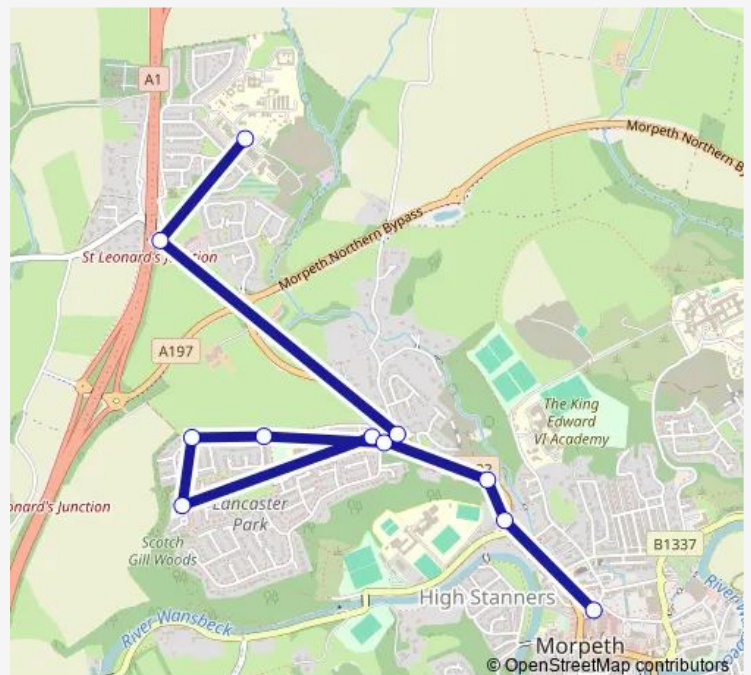

Bus 417 Morpeth Bus Station - Northgate Hospital

[Go to website](#)

Direction

Bus Station — Northgate Hospital

11 stops

[Open route schedule](#)

- Bus Station
- Bullers Green
- Pottery Bank
- Leslie's View
- Terminus
- St Leonard's Walk
- All Saints School
- Leslie's View
- Main Road
- Fairmoor
- Northgate Hospital

Route schedule

Bus Station — Northgate Hospital

Monday	06:41-17:16
Tuesday	06:41-17:16
Wednesday	06:41-17:16
Thursday	06:41-17:16
Friday	06:41-17:16
Saturday	07:01-17:01
Sunday	—

Route info

Direction: Bus Station

Stops: 11

Trip Duration: 0 hour 14 min

■ 417 — Morpeth Bus Station - Northgate Hospital

Direction

Northgate Hospital — Bus Station

11 stops

[Open route schedule](#)

Northgate Hospital

Route info

Direction: Northgate Hospital

Stops: 11

Trip Duration: 0 hour 14 min

417 Bus time schedules and route maps are available in an offline PDF at busmaps.com. Use the busmaps.com website to see live bus times, train schedule or subway schedule, and step-by-step directions for all public transit in Morpeth