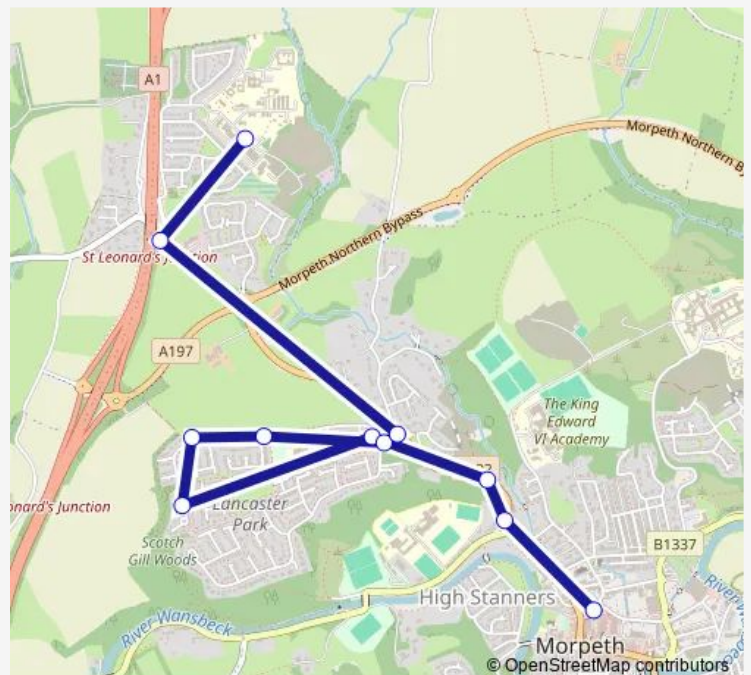

Bus 417 Morpeth Bus Station - Northgate Hospital

[Go to website](#)

Direction

Bus Station — Northgate Hospital

11 stops

[Open route schedule](#)

- Bus Station
- Bullers Green
- Pottery Bank
- Leslie's View
- Terminus
- St Leonard's Walk
- All Saints School
- Leslie's View
- Main Road
- Fairmoor
- Northgate Hospital

Stops: 11

Trip Duration: 0 hour 14 min

■ 417 — Morpeth Bus Station - Northgate Hospital

Direction

Northgate Hospital — Bus Station

11 stops

[Open route schedule](#)

Northgate Hospital

Newgate Street

Bus Station

Route schedule

Northgate Hospital — Bus Station

Monday 06:56-17:31

Tuesday 06:56-17:31

Wednesday 06:56-17:31

Thursday 06:56-17:31

Friday 06:56-17:31

Saturday 07:16-17:16

Sunday —

Route info

Direction: Northgate Hospital

Stops: 11

Trip Duration: 0 hour 14 min

417 Bus time schedules and route maps are available in an offline PDF at busmaps.com. Use the busmaps.com website to see live bus times, train schedule or subway schedule, and step-by-step directions for all public transit in Morpeth