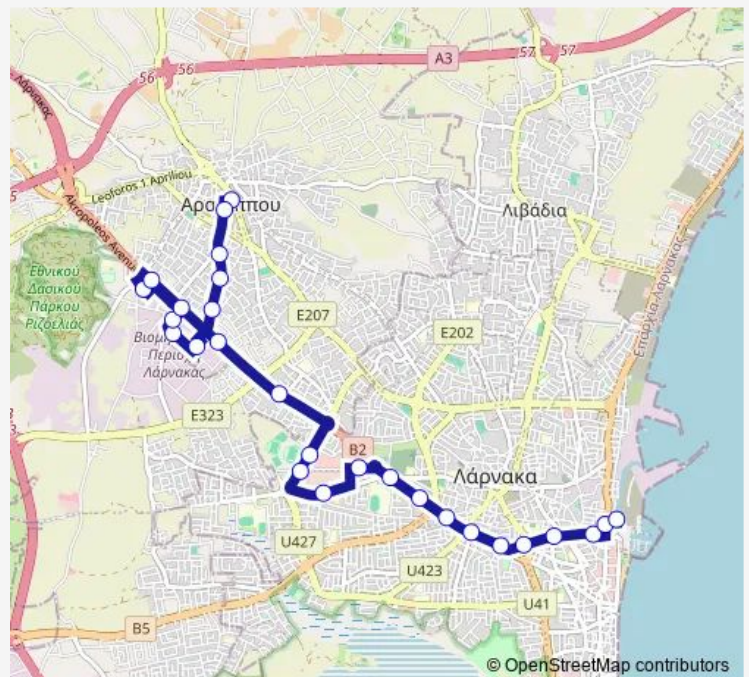

Pygmalionos 1

Akropoleos Ave. - Stadiou Ave. 2

Akropoleos Ave. - Foti Pitta Ave.

Eleftherias Ave. - Archiep. Makariou C´ Ave.

Eleftherias Ave. - Petraki Giallourou

G.S.Z. Stadium 2

Olympic Swimming Pool

New Hospital 2

Mall Metropolis

Georg. Griva Digeni Ave. - Ag. Georgios Church 2

Fire Station 2

Georg. Griva Digeni Ave. - Kon. Palaiologou Ave. 2

Georg. Griva Digeni Ave. - Thessalonikis Ave.

**Route schedule**

Papaflessa — Larnaca Station

Monday 06:45-17:45

Tuesday 06:45-17:45

Wednesday 06:45-17:45

Thursday 06:45-17:45

Friday 06:45-17:45

Saturday 06:45-16:45

Sunday 06:45-16:45

**Route info**

Direction: Papaflessa

Stops: 27

Trip Duration: 0 hour 30 min

417 — Larnaca Station - Industrial Area - Aradippou

Municipal Library 2

Municipal Park 2

Pancyprian Lyceum

Grigori Afxentiou Ave. - Foinikoudes 2