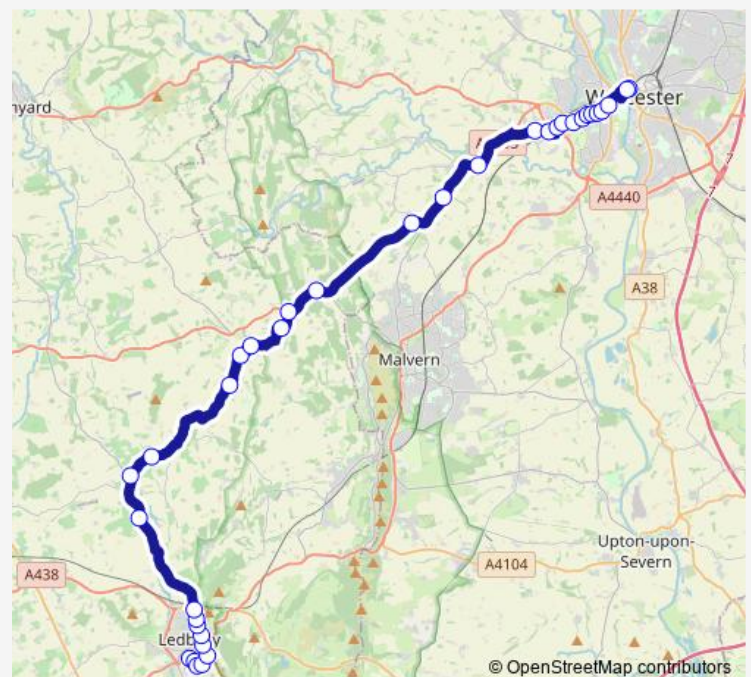

Church

Sherridge Road

Suffield Close

Route schedule

Martins Way — Crowngate Bus Station

Monday 09:50-18:00

Tuesday 09:50-18:00

Wednesday 09:50-18:00

Thursday 09:50-18:00

Friday 09:50-18:00

Saturday 09:20-17:00

Sunday —

Route info

Direction: Martins Way

Stops: 35

Trip Duration: 0 hour 48 min

417

Powick Turn

Grange Lane

Christine Avenue

Bypass Island

Laugherne Brook

Boughton Avenue

Portobello Inn

Blakefield Road

School Road

Graham Road

St John's

Bull Ring

Angel Place

Crowngate Bus Station

Direction