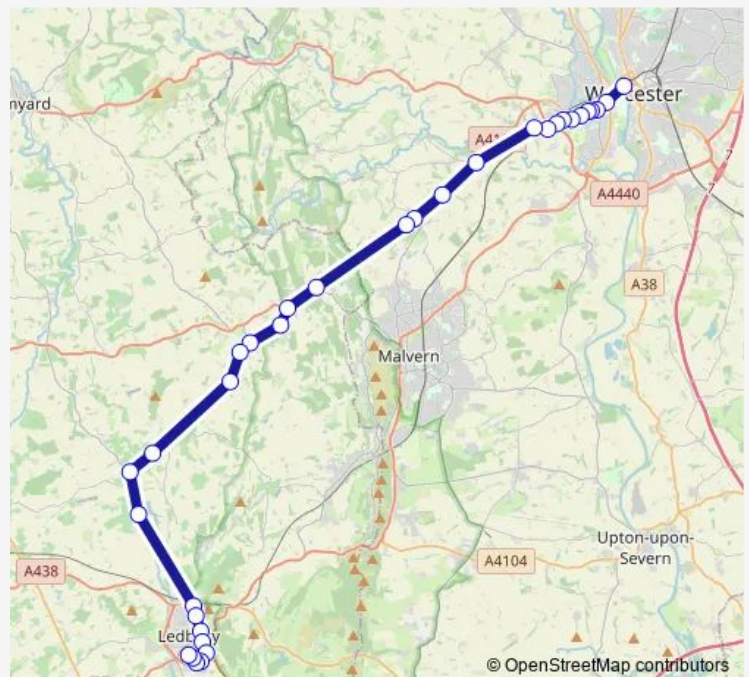

Bus 417 Worcester - Ledbury

[Go to website](#)

Direction

Martins Way — Crowngate Bus Station

35 stops

[Open route schedule](#)

- Martins Way
- Bramley Close
- Ferndown Road
- Orchard Place
- Dunns Copse
- The Southend
- Memorial
- Old Hospital
- Tesco
- Railway Station
- Oak Inn
- Bosbury Turn
- Bell Inn
- Rook Row
- Pixiefields
- Finchers Corner
- Buryfields
- Millbank Garage
- Church
- Sherridge Road
- Suffield Close

Route schedule

Martins Way — Crowngate Bus Station

Monday	—
Tuesday	14:05
Wednesday	—
Thursday	—
Friday	13:55
Saturday	09:20-17:00
Sunday	—

Route info

Direction: Martins Way

Stops: 35

Trip Duration: 0 hour 48 min

417 — Worcester - Ledbury

Powick Turn

Grange Lane

Christine Avenue

Bypass Island

Laugherne Brook

Boughton Avenue

Portobello Inn

Blakefield Road

School Road

Graham Road

St John's

Bull Ring

Angel Place

Crowngate Bus Station

Direction