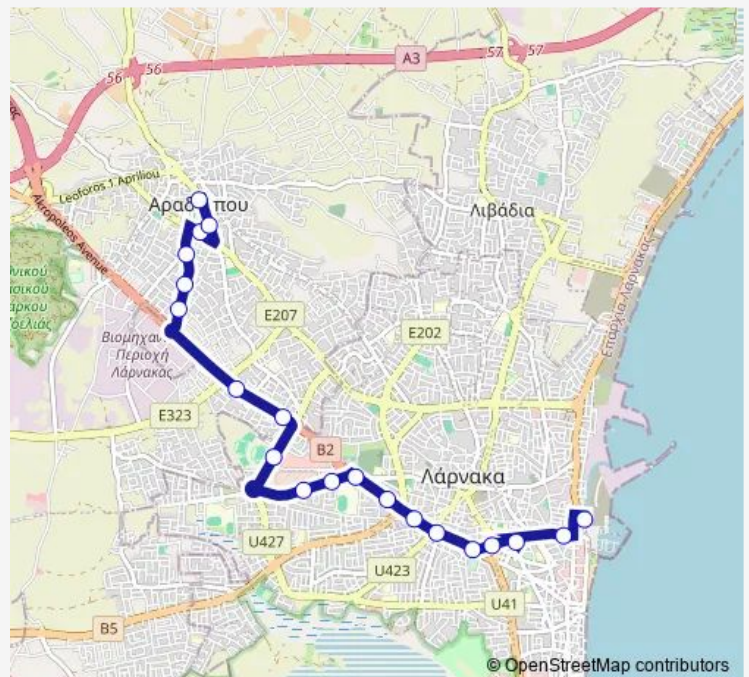

Agios Georgios Church 1

New Hospital 1

G.S.Z. Stadium 1

Eleftherias Ave. - Giorgou Christodoulidi Ave.

Eleftherias Ave. - Ellados Ave.

Archiep. Makariou C´ Ave. - Dim. Koumantari

Archiep. Makariou C´ Ave. - Kon. Kanari 1

Archiep. Makariou C´ Ave. - Foti Pitta Ave. 1

Kyriakou Matsi Ave. - Nikod. Mylona

Coop Bank Allileggie 1

Papaflessa

**Route schedule**

Larnaca Station — Papaflessa

Monday	08:15-22:15
Tuesday	08:15-22:15
Wednesday	08:15-22:15
Thursday	08:15-22:15
Friday	08:15-22:15
Saturday	08:15-21:15
Sunday	08:15-21:15

**Route info**

Direction: Larnaca Station

Stops: 20

Trip Duration: 0 hour 23 min

417 — Larnaca Station - Aradippou