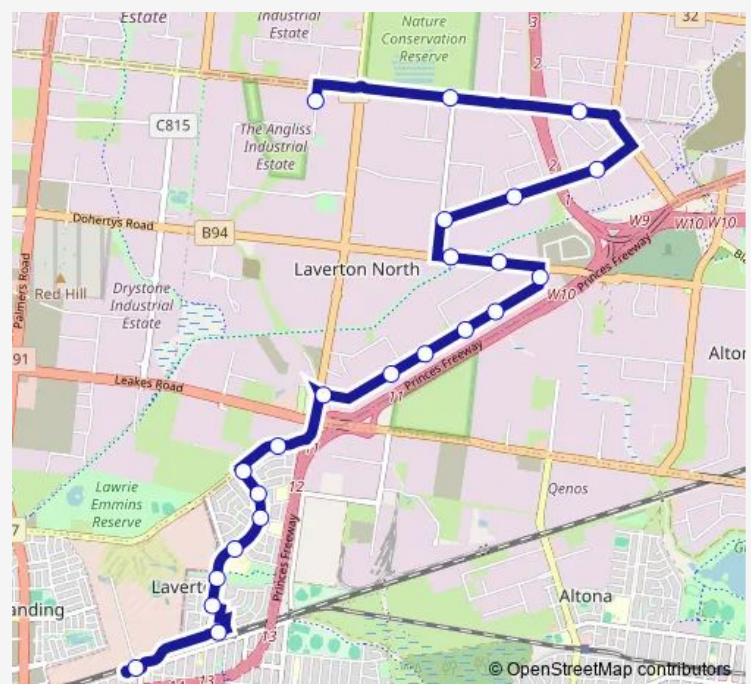

Wednesday 05:53-18:43

Thursday 05:53-18:43

Friday 05:53-18:43

Saturday —

Sunday —

Route info

Direction: Boundary Rd/William Angliss Dr (Laverton North)

Stops: 23

Trip Duration: 0 hour 31 min

417 — Laverton North - Laverton Station

Laverton Station/Maher Rd (Laverton)

Aircraft Railway Station/Triholm Ave (Laverton)

Direction

Aircraft Railway Station/Triholm Ave (Laverton) — Boundary Rd/William Angliss Dr (Laverton North)

18 stops

[Open route schedule](#)

Aircraft Railway Station/Triholm Ave (Laverton)

Laverton Station/Maher Rd (Laverton)

Wright St/Bladin St (Laverton)

Ulm St/Bladin St (Laverton)

Laverton College/Bladin St (Laverton)

Tuesday 05:39-18:29

Wednesday 05:39-18:29

Thursday 05:39-18:29

Friday 05:39-18:29

Saturday —

Sunday —

Route info

Direction: Aircraft Railway Station/Triholm Ave (Laverton)