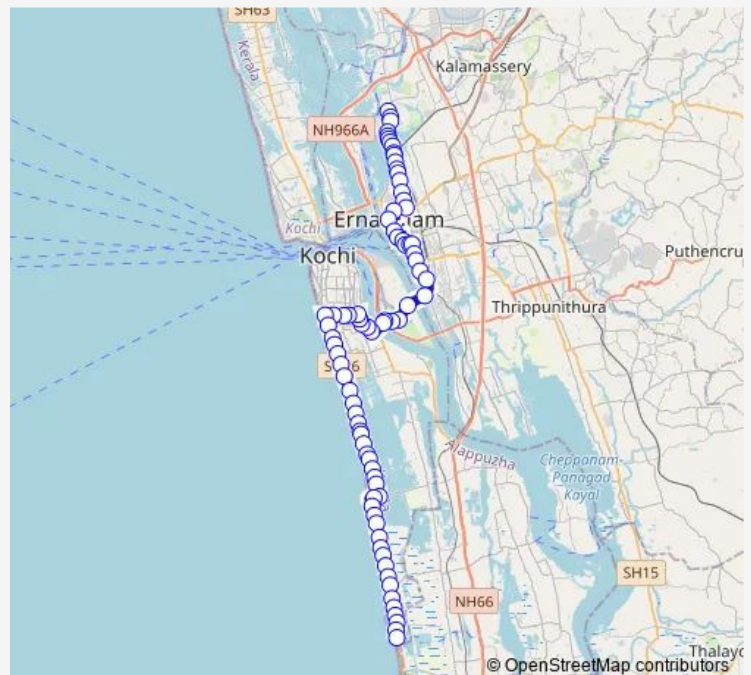

Thursday 06:00

Friday 06:00

Saturday 06:00

Sunday 06:00

Route info

Direction: Chittoor Temple

Stops: 79

Trip Duration: 1 hour 44 min