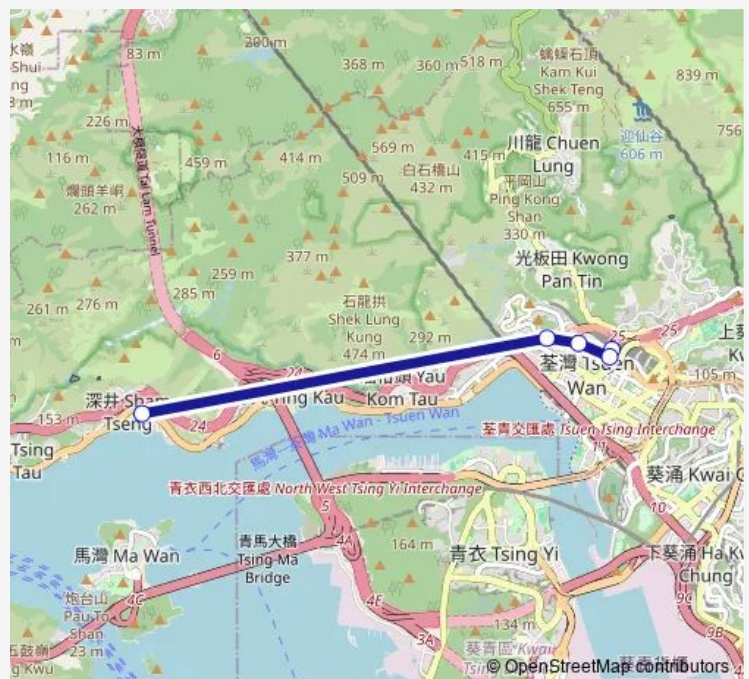

Bus 96C Tsuen WAN Station - Bellagio (Supplementary Service Route)

[Go to website](#)

Direction

TSUEN WAN STATION — BELLAGIO

5 stops

[Open route schedule](#)

TSUEN WAN STATION

CASTLE PEAK ROAD-TSUEN WAN OUTSIDE HOUSE NO. 287|NO.287 CASTLE PEAK ROAD-TSUEN WAN

CASTLE PEAK ROAD-TSUEN WAN OUTSIDE HOUSE NO. 413

CASTLE PEAK ROAD-TSUEN WAN OUTSIDE HOUSE NO. 491-501

BELLAGIO

Route schedule

TSUEN WAN STATION — BELLAGIO

Monday	06:00-22:05
Tuesday	06:00-22:05
Wednesday	06:00-22:05
Thursday	06:00-22:05
Friday	06:00-22:05
Saturday	06:00-22:05
Sunday	06:00-22:05

Route info

Direction: TSUEN WAN STATION

Stops: 5

Trip Duration: 0 hour 16 min

■ 96C — Tsuen WAN Station - Bellagio (Supplementary Service Route)

BusMaps

Direction

BELLAGIO — TSUEN WAN STATION

Route schedule

BELLAGIO — TSUEN WAN STATION

Monday	06:30-21:35
Tuesday	06:30-21:35
Wednesday	06:30-21:35
Thursday	06:30-21:35
Friday	06:30-21:35
Saturday	06:30-21:55
Sunday	06:30-21:55

Route info

Direction: BELLAGIO