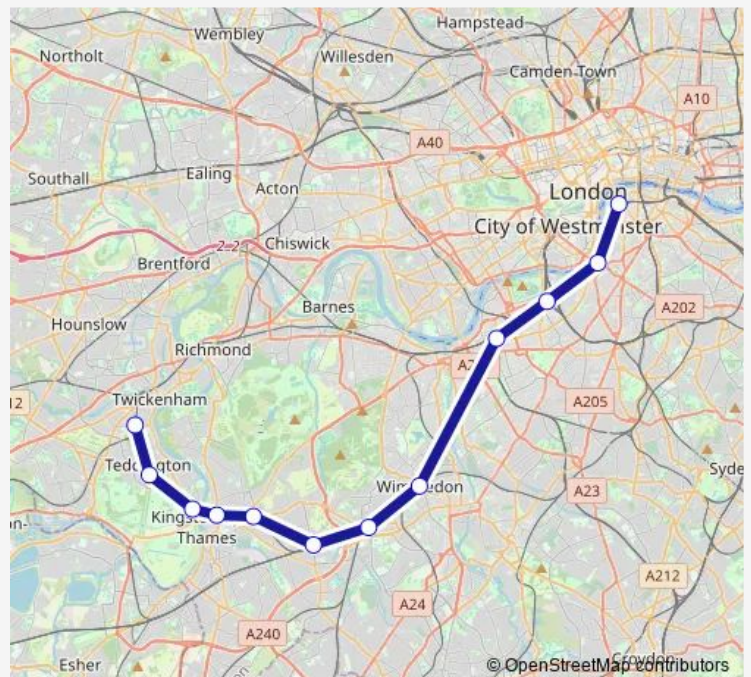

Wimbledon

Raynes Park

New Malden

Norbiton

Kingston

Hampton Wick

Teddington

Strawberry Hill

### Route schedule

London Waterloo — Strawberry Hill

Monday 23:27

Tuesday 23:27-00:12<sup>+1</sup>

Wednesday 00:12-00:12<sup>+1</sup>

Thursday 00:12-00:12<sup>+1</sup>

Friday 00:12-23:58

Saturday 23:57

### Route info

Direction: London Waterloo

Stops: 12

Trip Duration: 1 hour 24 min

■ Sw:Wat->Stw — SW train service from WAT to Stw

**Direction**

London Waterloo — Strawberry Hill

19 stops

## Route info

Direction: London Waterloo

Stops: 19

Trip Duration: 1 hour 1 min

**Direction**

London Waterloo — Strawberry Hill

12 stops

[Open route schedule](#)