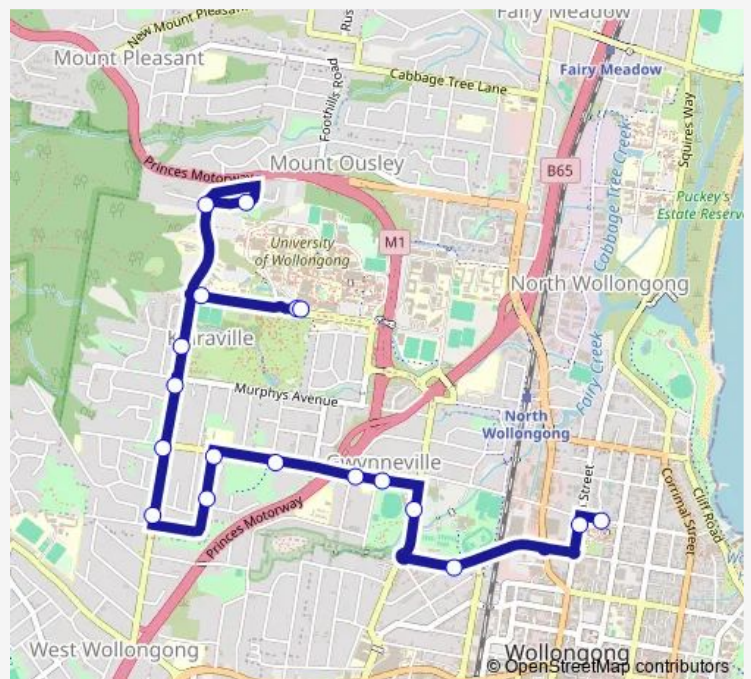

School Bus S186 Smiths Hill HS to University of Wollongong

[Go to website](#)

Direction

Smith's Hill High School, Gipps St — University Of Wollongong, Northfields Av, Stand B

18 stops

[Open route schedule](#)

- Smith's Hill High School, Gipps St
- Smith's Hill High School, Keira St
- Thorsby Dr Opp Weerona College
- Wiseman Park Bowling Club, Foley St
- Wiseman Park, Gipps Rd
- St Brigid's Primary School, Gipps Rd
- Gipps Rd Opp John St
- William St After Gipps Rd
- William St At Akuna St
- Robsons Rd After Keira Mine Rd
- Robsons Rd At Gipps Rd
- Robson Rd Before Murphys Av
- 32 Robsons Rd
- Robsons Rd At Dallas St
- Dallas St After Ashcroft Pl
- Northfields Av After Robsons Rd
- University Of Wollongong, Northfields Av, Stand C
- University Of Wollongong, Northfields Av, Stand B

Route schedule

Smith's Hill High School, Gipps St — University Of Wollongong, Northfields Av, Stand B

Monday	14:50
Tuesday	14:50
Wednesday	14:50
Thursday	14:50
Friday	14:50
Saturday	—
Sunday	—

Route info

Direction: Smith's Hill High School, Gipps St

Stops: 18

Trip Duration: 0 hour 17 min

S186 — Smiths Hill HS to University of Wollongong

S186 School Bus time schedules and route maps are available in an offline PDF at busmaps.com. Use the busmaps.com website to see live bus times, train schedule or subway schedule, and step-by-step directions for all public transit in Wollongong