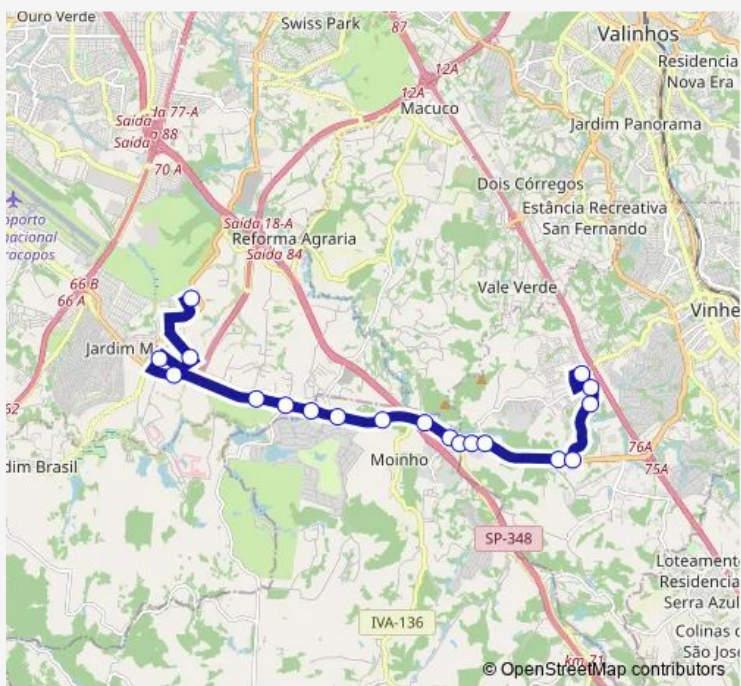

Bus 686B11 Vinhedo (Capela) /

[Go to website](#)

**Direction**  
 Rua Ada de Oliveira, 161-319 — Rua Alaor Cieni, 600  
 19 stops  
[Open route schedule](#)

- Rua Ada de Oliveira, 161-319
- Rua José Arnaldo Ambiel, 861
- Rua Expedicionário Alcides Turato, 256
- Rodovia Miguel Melhado Campos, Campinas - Sp
- Rodovia Miguel Melhado Campos, Campinas - Sp
- Rodovia Miguel Melhado Campos, Campinas - Sp
- Rodovia Miguel Melhado Campos, Itupeva - Sp
- Rodovia de Serviço, Itupeva - Sp
- Rodovia Miguel Melhado Campos, Itupeva - Sp
- Rodovia Engenheiro Miguel Melhado Campos, 284-320
- Rodovia Engenheiro Miguel Melhado Campos, 236-258
- Rodovia Engenheiro Miguel Melhado Campos, 226-234
- Vinhedo - SP, 13280-000
- Rodovia Miguel Melhado Campos & Rua José Rezende Meirelles, Vinhedo - Sp
- Rodovia Miguel Melhado Campos, Vinhedo - Sp
- Rodovia Miguel Melhado Campos & Rua João Edueta, Vinhedo - Sp
- Rua João Edueta, 667-709
- Rua João Degelo, 235
- Rua Alaor Cieni, 600

Route schedule  
 Rua Ada de Oliveira, 161-319 — Rua Alaor Cieni, 600

Monday	05:55
Tuesday	05:55
Wednesday	05:55
Thursday	05:55
Friday	05:55
Saturday	—
Sunday	—

Route info  
 Direction: Rua Ada de Oliveira, 161-319  
 Stops: 19  
 Trip Duration: 0 hour 39 min

686B11 — Vinhedo (Capela) / **BusMaps**

686BI1 Bus time schedules and route maps are available in an offline PDF at [busmaps.com](https://busmaps.com). Use the [busmaps.com](https://busmaps.com) website to see live bus times, train schedule or subway schedule, and step-by-step directions for all public transit in Vinhedo

The schedule is provided in the local timezone. Times with "(+1)" indicate departures on the next day.

PDF file created on 2025-01-16

2024 BusMaps.com - All Rights Reserved