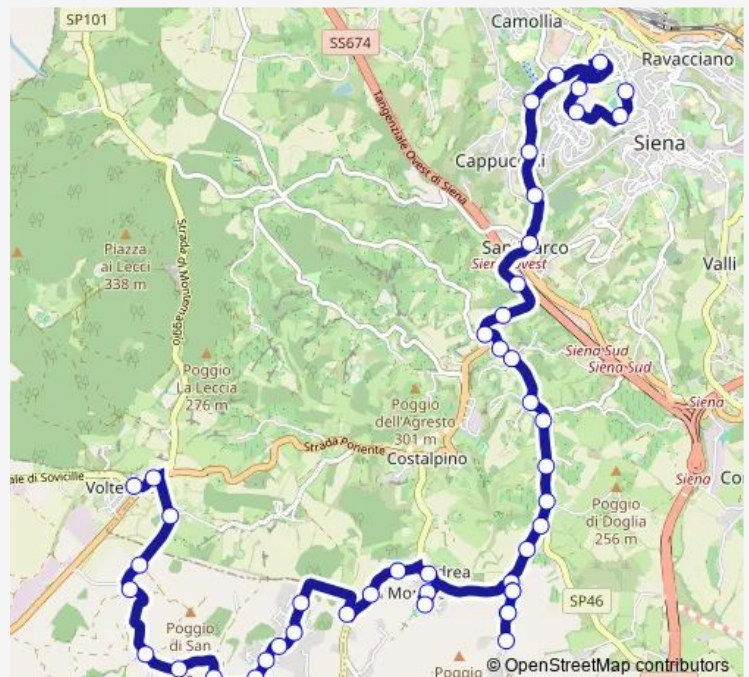

### Route schedule

Volte Basse — Piazza Gramsci

Monday 06:55

Tuesday 06:55

Wednesday 06:55

Thursday 06:55

Friday 06:55

Saturday —

### Route info

Direction: Volte Basse

Stops: 42

Trip Duration: 0 hour 35 min

S31 — P.Gramsci-Ginestreto-Carpineto-Volte Basse

Ginestreto

Scuola Materna

Podere Camollia