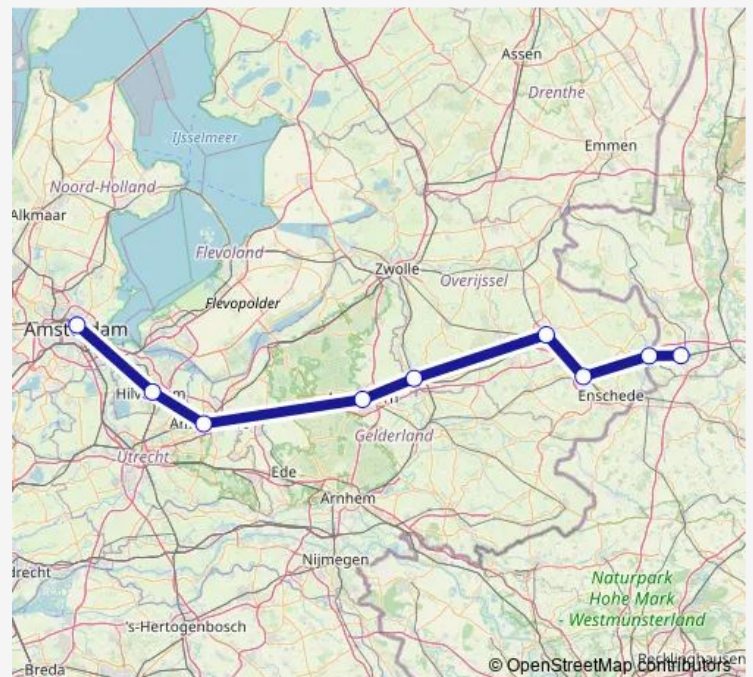

Deventer

Apeldoorn

Amersfoort

Hilversum

Amsterdam Centraal

### Route schedule

Bad Bentheim — Amsterdam Centraal

Monday 07:44

Tuesday 07:44

Wednesday —

Thursday —

Friday —

Saturday —

### Route info

Direction: Bad Bentheim

Stops: 9

Trip Duration: 2 hour 16 min

■ IC 244

IC 244 Rail time schedules and route maps are available in an offline PDF at [busmaps.com](https://busmaps.com). Use the [busmaps.com](https://busmaps.com) website to see live bus times, train schedule or subway schedule, and step-by-step directions for all public transit in Hengelo