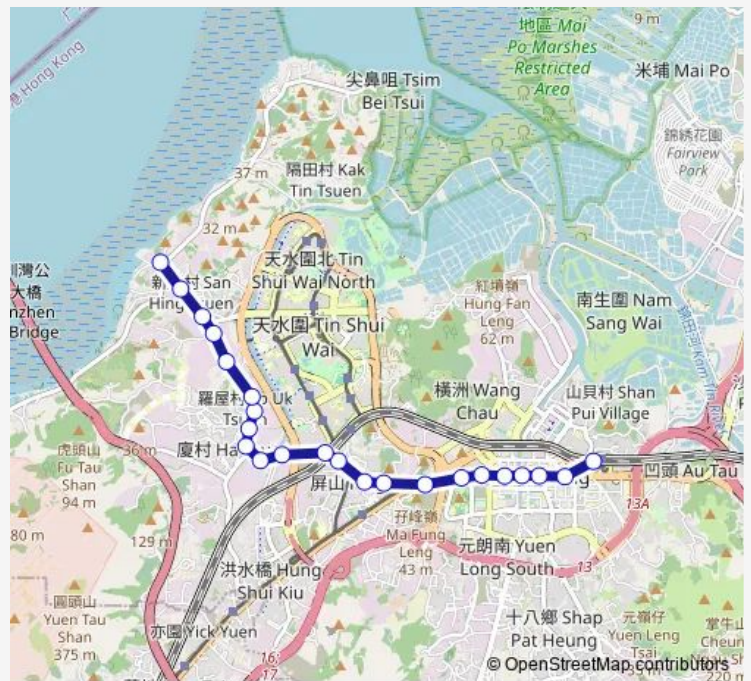

[Kmb] Shui PIN WAI Estate[[Lrtfeeder] LR Shui PIN WAI  
 Stop][Lwb] Shui PIN WAI Estate

[Kmb] Yuen Long Plaza[[Lrtfeeder] Yuen Long Plaza (LR  
 Fung NIN Road Stop)][Lwb] Yuen Long Plaza

**Route schedule**

[Lrtfeeder] LAU FAU Shan — [Kmb] Yuen Long Station  
 BUS Terminus[[Lrtfeeder] MTR Yuen Long Station][Lwb]  
 Yuen Long Station[[Nlb] Yuen Long MTR Station

Monday	06:00-23:14
Tuesday	06:00-23:14
Wednesday	06:00-23:14
Thursday	06:00-23:14
Friday	06:00-23:14
Saturday	06:00-23:14
Sunday	06:00-23:08

**Route info**

Direction: [Lrtfeeder] LAU FAU Shan

Stops: 19

Trip Duration: 0 hour 29 min

■ K65 — Yuen Long Station - LAU FAU Shan

[Kmb] Tung LOK Street Yuen Long|[Lrtfeeder] Yuen Long  
Landmark|[Lwb] Tung LOK Street Yuen Long|[Nib] Tung  
LOK Street