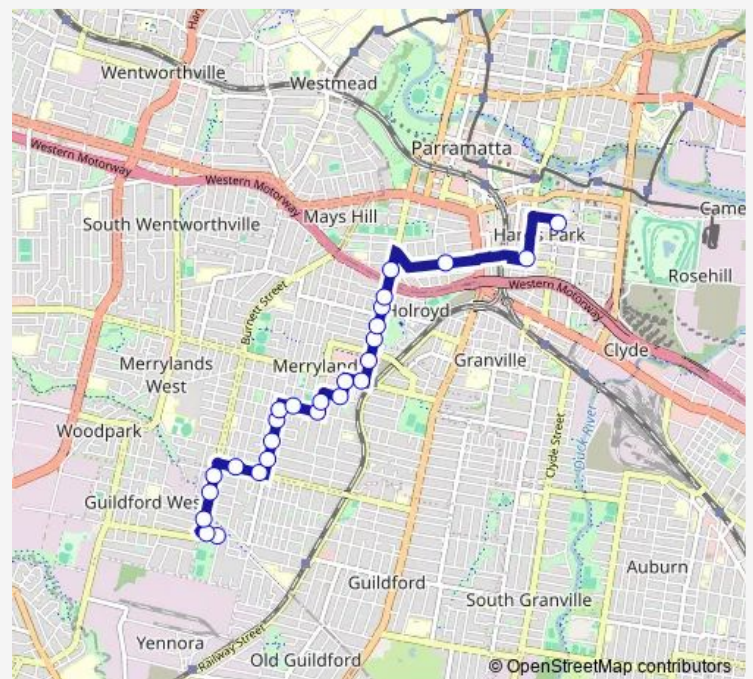

School Bus 9401 Guildford to Maronite College of the Holy Family

[Go to website](#)

Direction

Guildford Swimming Centre, Guildford Rd — Maronite College Of The Holy Family, Good St

26 stops

[Open route schedule](#)

Merrylands Rd At Pitt St

Stockland Merrylands, Pitt St

Pitt St At Sheffield St

Pitt St At Birmingham St

Route schedule

Guildford Swimming Centre, Guildford Rd — Maronite College Of The Holy Family, Good St

Monday 07:21

Tuesday 07:21

Wednesday 07:21

Thursday 07:21

Friday 07:21

Saturday —

Sunday —

Route info

Direction: Guildford Swimming Centre, Guildford Rd

Stops: 26

Trip Duration: 0 hour 34 min

Pitt St Opp Walpole St

Pitt St At Victoria St

Pitt St Opp Crown St

Boundary St At Inkerman St

Harris St At Allen St