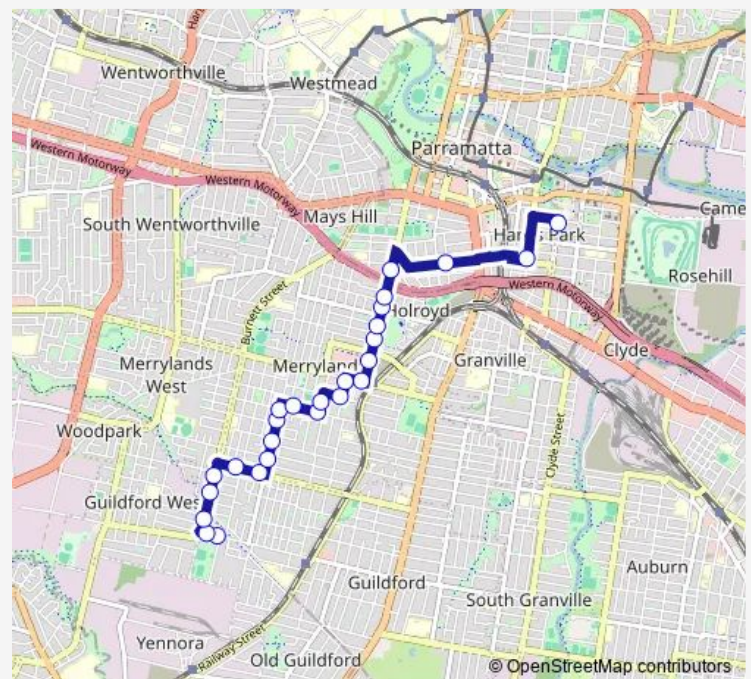

School Bus 9401 Guildford to Maronite College of the Holy Family

[Go to website](#)

Direction

Guildford Swimming Centre, Guildford Rd — Maronite College Of The Holy Family, Good St

26 stops

[Open route schedule](#)

Merrylands Rd At Pitt St

Stockland Merrylands, Pitt St

Pitt St At Sheffield St

Pitt St At Birmingham St

Route schedule

Guildford Swimming Centre, Guildford Rd — Maronite College Of The Holy Family, Good St

Monday 07:21

Tuesday 07:21

Wednesday 07:21

Thursday 07:21

Friday 07:21

Saturday —

Sunday —

Route info

Direction: Guildford Swimming Centre, Guildford Rd

Stops: 26

Trip Duration: 0 hour 34 min

Pitt St Opp Walpole St

Pitt St At Victoria St

Pitt St Opp Crown St

Boundary St At Inkerman St

Harris St At Allen St