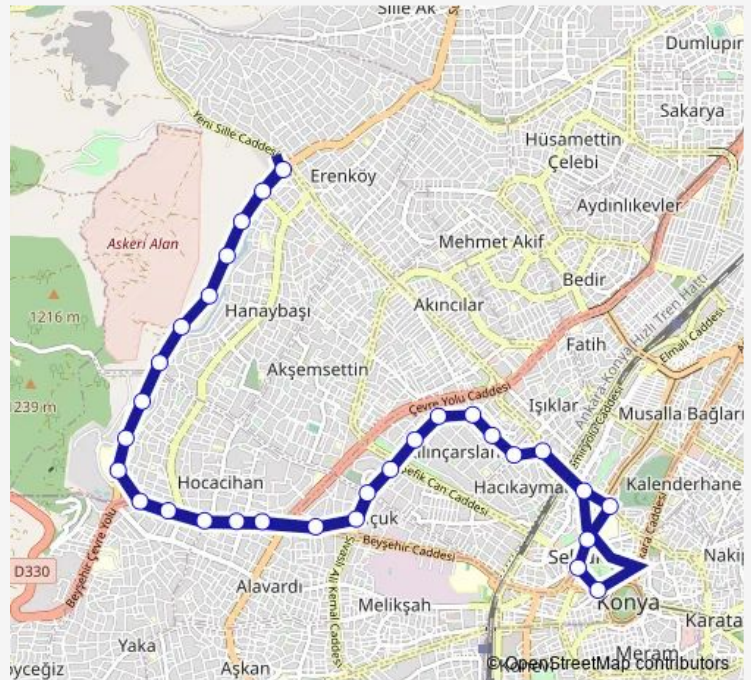

Thursday 06:55-17:10

Friday 06:55-17:10

Saturday 07:00-17:10

Sunday —

Route info

Direction: Erenköy Hareket Merkezi

Stops: 30

Trip Duration: 0 hour 30 min