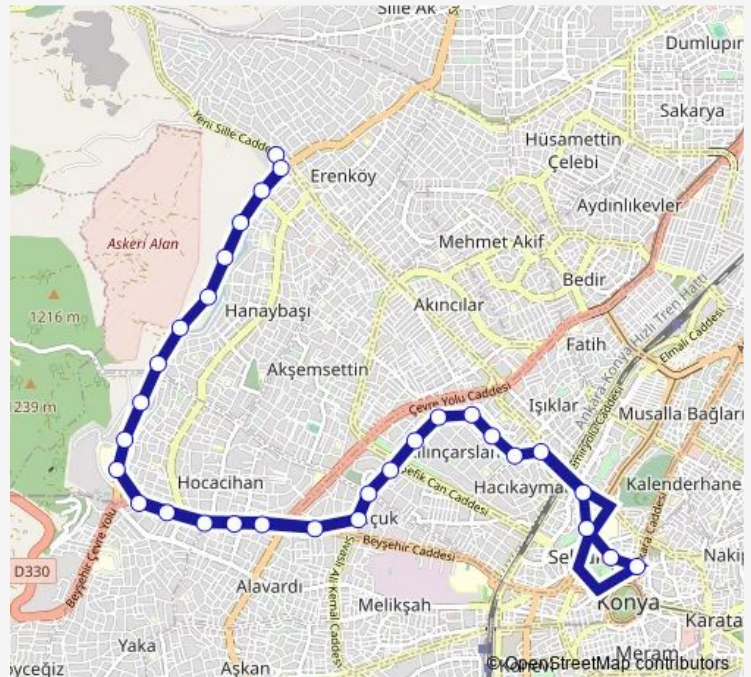

Yeni Meram Tip

Route schedule

Kültürpark Turnike 2 — Yavuz Sultan Selim

Monday 07:25-17:40

Tuesday 07:25-17:40

Wednesday 07:25-17:40

Thursday 07:25-17:40

Friday 07:25-17:40

Saturday 07:32-17:40

Sunday —

Route info

Direction: Kültürpark Turnike 2

Stops: 30

Trip Duration: 0 hour 33 min

108-A — Kiliçarslan Meram TIP - Kiliçarslan Meram Tip

BusMaps

Yavuz Sultan Selim

Direction

Erenky Hareket Merkezi — 15 Temmuz Őehitler Durađı

30 stops

[Open route schedule](#)

Erenky Hareket Merkezi

Yavuz Sultan Selim

2. Beyazid

Direction: Erenky Hareket Merkezi

Stops: 30

Trip Duration: 0 hour 30 min

Eraydin

Rauf Denктаş

Trafik

Ferhuniye

15 Temmuz Şehitler Durađı