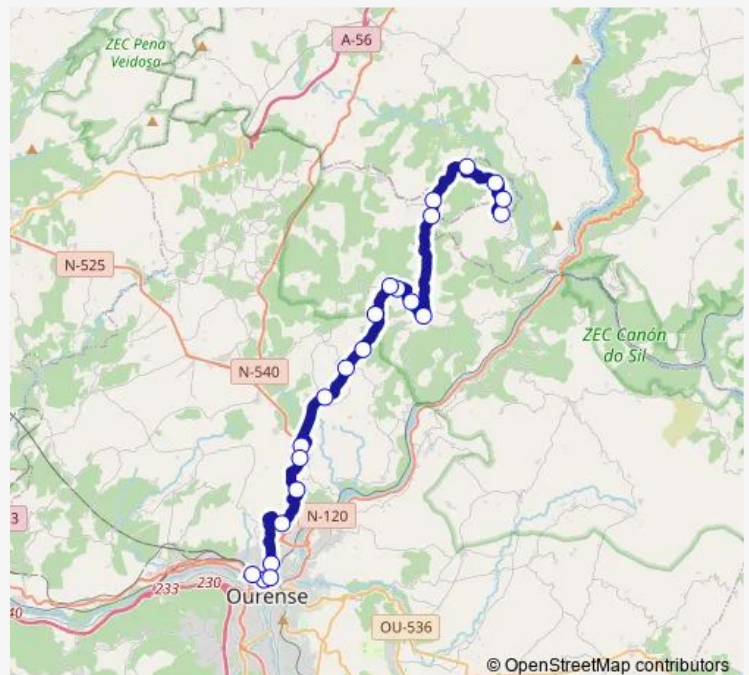

Av. Santiago (Abanca)

A Ponte

Ourense (Marín bajo puente)

Route schedule

SAN Romao — Ourense E.I.

Monday 07:40-14:00

Tuesday 07:40-14:00

Wednesday 07:40-14:00

Thursday 07:40-14:00

Friday 07:40-14:00

Saturday —

Sunday —

Route info

Direction: SAN Romao

Stops: 22

Trip Duration: 0 hour 39 min

Xg605025 — Ourense E.I.-San Romao

Direction

Ourense E.I. — SAN Romao

22 stops

[Open route schedule](#)

Ourense E.I.

Ourense (Marín bajo puent

A Ponte

Thursday 12:00

Friday 12:00

Saturday —

Sunday —

Route info

Direction: Ourense E.I.

Stops: 22

Trip Duration: 0 hour 39 min