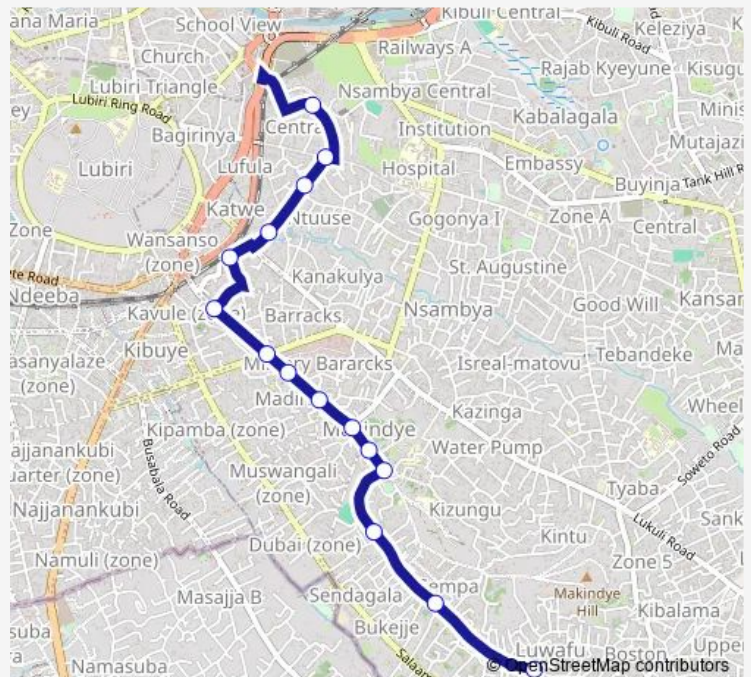

Bus KA129 Luwafu Stage-Usafi Taxi Park

[Go to website](#)

Direction

Luwafu Stage — St. Paul's Sub-parish

15 stops

[Open route schedule](#)

Luwafu Stage

Luwafu Rd

Juko Rd

Kibuye Parents School

Juko Rd - Ave Maria Rd Jct

Keviina

St. Paul's Sub-parish

Route schedule

Luwafu Stage — St. Paul's Sub-parish

Monday	06:30-19:00
Tuesday	06:30-19:00
Wednesday	06:30-19:00
Thursday	06:30-19:00
Friday	06:30-19:00
Saturday	06:30-19:00
Sunday	06:30-19:00

Route info

Direction: Luwafu Stage

Stops: 15

Trip Duration: 0 hour 22 min

KA129 — Luwafu Stage-Usafi Taxi Park

KA129 Bus time schedules and route maps are available in an offline PDF at busmaps.com. Use the busmaps.com website to see live bus times, train schedule or subway schedule, and step-by-step directions for all public transit in Kampala