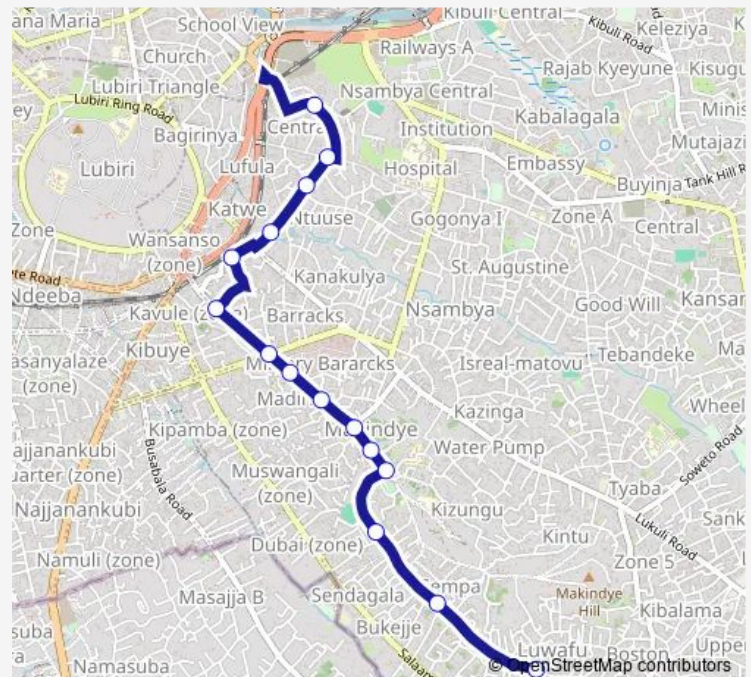

Bus Ka129 Luwafu Stage-Usafi Taxi Park

[Go to website](#)

Direction

Luwafu Stage — St. Paul's Sub-parish

15 stops

[Open route schedule](#)

Luwafu Stage

Luwafu Rd

New Life Time Primary School

Hospital Africa Uganda

Royal College Makindye

Kibuye Primary School

Kcca Makindye Headquarters

Petro City - Centenary Bank (Mobutu Rd)

Makindye Military Police Barracks

Emen Memorial School - Molly & Paul High School

Juko Rd

Kibuye Parents School

Juko Rd - Ave Maria Rd Jct

Keviina

St. Paul's Sub-parish

Route schedule

Luwafu Stage — St. Paul's Sub-parish

Monday 06:30-19:00

Tuesday 06:30-19:00

Wednesday 06:30-19:00

Thursday 06:30-19:00

Friday 06:30-19:00

Saturday 06:30-19:00

Sunday 06:30-19:00

Route info

Direction: Luwafu Stage

Stops: 15

Trip Duration: 0 hour 23 min

Ka129 — Luwafu Stage-Usafi Taxi Park