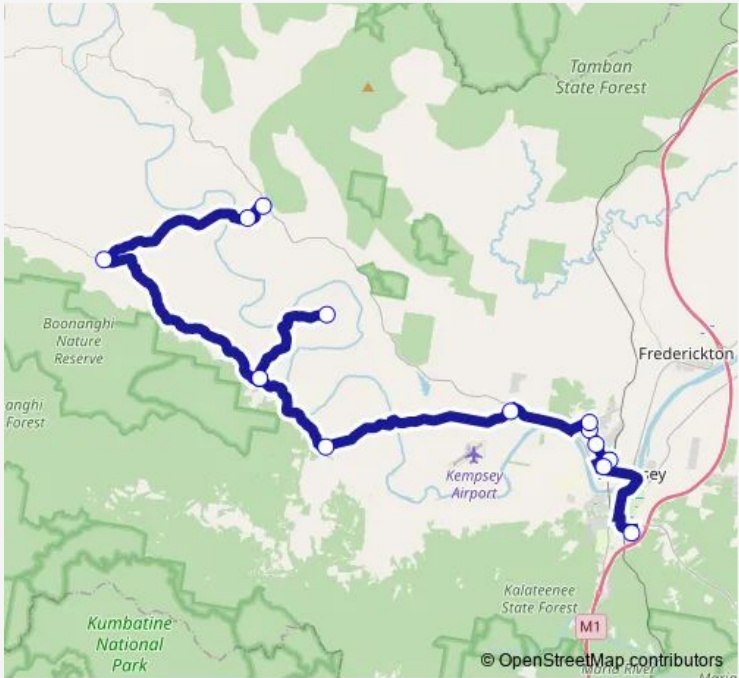

School Bus S619 Kempsey Adventist to Temagog Rd via Turners Flat

[Go to website](#)

Direction
 Kempsey Adventist School — Temagog Rd At Armidale Rd
 14 stops
[Open route schedule](#)

- Kempsey Adventist School
- St Joseph's Primary School, Kemp St
- Kempsey West Public School, Marsh St
- Sea St At Leith St
- Kempsey High School, Sea St
- St Paul's College
- Aldavilla Primary School
- Dungay Creek Rd Opp Willi Willi Rd
- Willi Willi Rd Opp Turners Flat Rd
- Turners Flat Rd At Maineys Rd
- Willi Willi Rd At Turners Flat Rd
- Willi Willi Rd At Temagog Rd
- Temagog Rd At Anembo Lane
- Temagog Rd At Armidale Rd

Route schedule
 Kempsey Adventist School — Temagog Rd At Armidale Rd

| | |
|-----------|-------|
| Monday | 15:12 |
| Tuesday | 15:12 |
| Wednesday | 15:12 |
| Thursday | 15:12 |
| Friday | 15:12 |
| Saturday | — |
| Sunday | — |

Route info
 Direction: Kempsey Adventist School
 Stops: 14
 Trip Duration: 1 hour 36 min

S619 School Bus time schedules and route maps are available in an offline PDF at busmaps.com. Use the busmaps.com website to see live bus times, train schedule or subway schedule, and step-by-step directions for all public transit in Kempsey

The schedule is provided in the local timezone. Times with "(+1)" indicate departures on the next day.

PDF file created on 2025-02-26

2024 BusMaps.com - All Rights Reserved