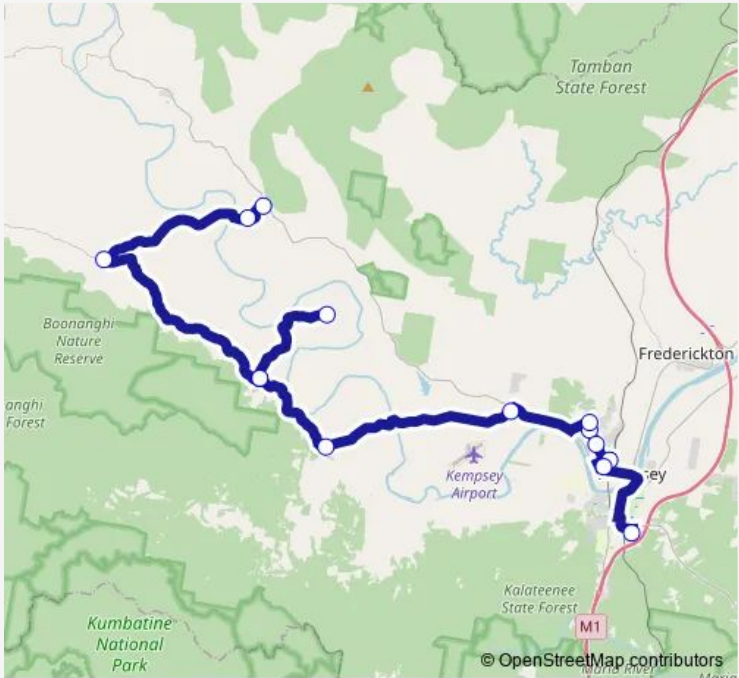

**School Bus S619 Kempsey Adventist to Temagog Rd via Turners Flat**

[Go to website](#)

**Direction**  
 Kempsey Adventist School — Temagog Rd At Armidale Rd  
 14 stops  
[Open route schedule](#)

- Kempsey Adventist School
- St Joseph's Primary School, Kemp St
- Kempsey West Public School, Marsh St
- Sea St At Leith St
- Kempsey High School, Sea St
- St Paul's College
- Aldavilla Primary School
- Dungay Creek Rd Opp Willi Willi Rd
- Willi Willi Rd Opp Turners Flat Rd
- Turners Flat Rd At Maineys Rd
- Willi Willi Rd At Turners Flat Rd
- Willi Willi Rd At Temagog Rd
- Temagog Rd At Anembo Lane
- Temagog Rd At Armidale Rd

**Route schedule**  
 Kempsey Adventist School — Temagog Rd At Armidale Rd

Monday	15:12
Tuesday	15:12
Wednesday	15:12
Thursday	15:12
Friday	15:12
Saturday	—
Sunday	—

**Route info**  
 Direction: Kempsey Adventist School  
 Stops: 14  
 Trip Duration: 1 hour 36 min

The schedule is provided in the local timezone. Times with "(+1)" indicate departures on the next day.

PDF file created on 2025-01-16

2024 BusMaps.com - All Rights Reserved