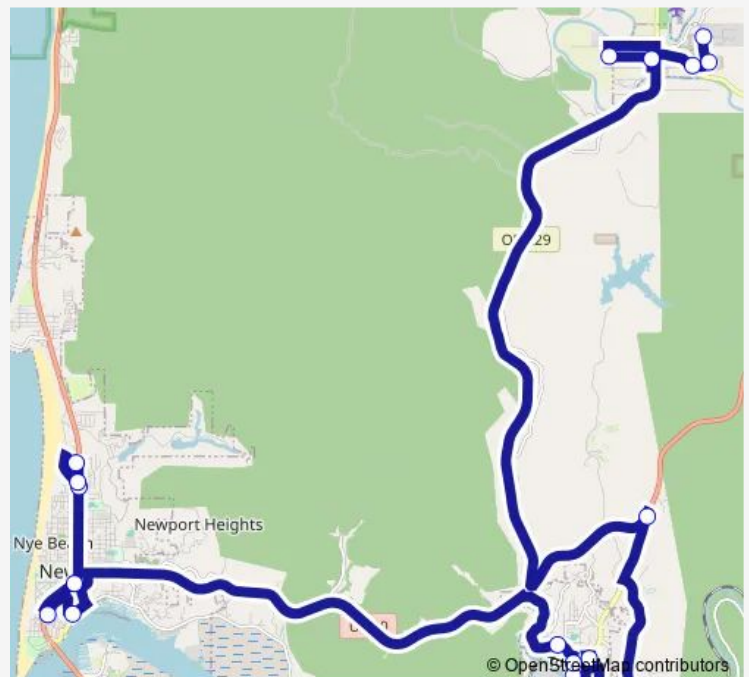

Saturday 15:15

Sunday 15:15

Route info

Direction: Newport City Hall

Stops: 21

Trip Duration: 1 hour 46 min

Blueline

BusMaps

Direction

Safeway — Newport City Hall

20 stops

[Open route schedule](#)

Safeway

US Market

Dorchester House

NW 17th St & Hwy 101

Thursday 12:30-18:20

Friday 12:30-18:20

Saturday 12:30-18:20

Sunday 12:30-18:20

Route info

Direction: Newport City Hall

Stops: 11

Trip Duration: 0 hour 45 min

Tuesday 10:31-19:09

Wednesday 10:31-19:09

Thursday 10:31-19:09

Friday 10:31-19:09

Saturday 10:31-19:09

Sunday 10:31-19:09

Route info

Direction: Gwee Shut & Judd Rd