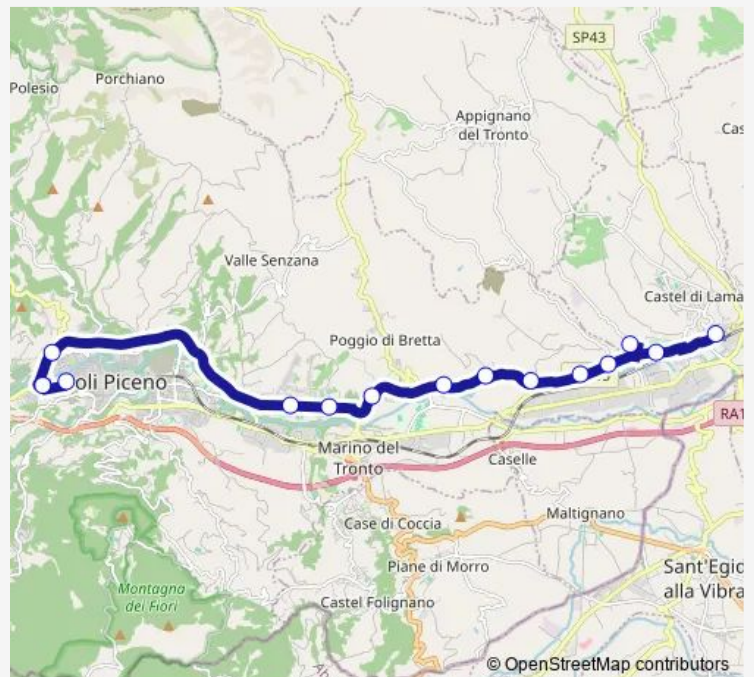

Bus Villa S.Antonio-VIA PO-VIA Chifenti-SS4-Monticelli-Circonvallazione-Porta Romana

[Go to website](#)**Direction**

Castel DI Lama - BAR Dello Sport — Ascoli Piceno - Porta Romana

14 stops

[Open route schedule](#)

Ascoli Piceno - Brecciarol Bar

Ascoli Piceno - Monticelli Tigre

Ascoli Piceno - Monticelli Ospedale

Carabinieri - Circonvallazione Stadio

Ascoli Piceno - Enel

Ascoli Piceno - Porta Romana

Route schedule

Castel DI Lama - BAR Dello Sport — Ascoli Piceno - Porta Romana

Monday 13:15

Tuesday 13:15

Wednesday 13:15

Thursday 13:15

Friday 13:15

Saturday 13:15

Sunday —

Route info

Direction: Castel DI Lama - BAR Dello Sport

Stops: 14

Trip Duration: 0 hour 35 min

Bus time schedules and route maps are available in an offline PDF at busmaps.com. Use the busmaps.com website to see live bus times, train schedule or subway schedule, and step-by-step directions for all public transit in Ascoli Piceno