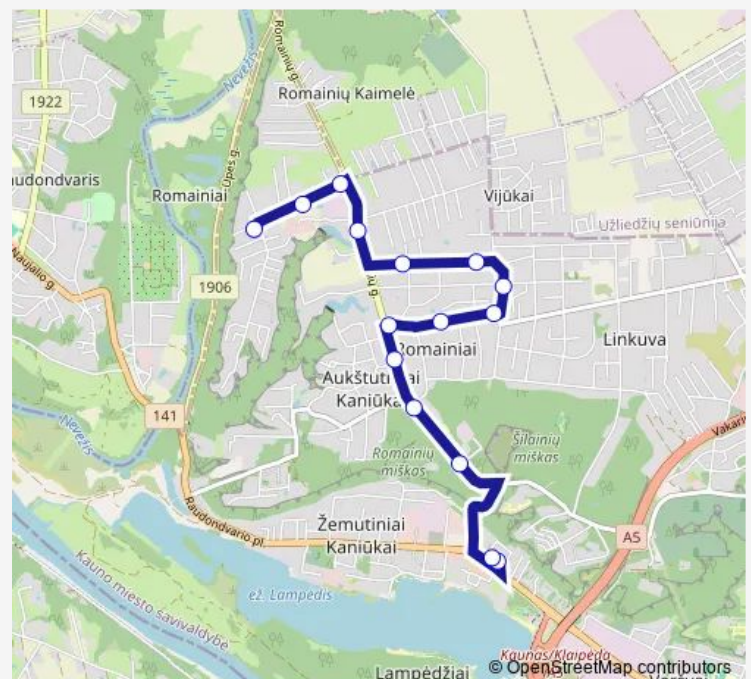

Tuesday 05:15-21:37

Wednesday 05:15-21:37

Thursday 05:15-21:37

Friday 05:15-21:37

Saturday —

Sunday —

Route info

Direction: E. Volterio g.

Stops: 15

Trip Duration: 0 hour 13 min

71t — Romainiai - Kaniūkai

Direction

Kaniūkai — E. Volterio g.

13 stops

[Open route schedule](#)

Kaniūkai