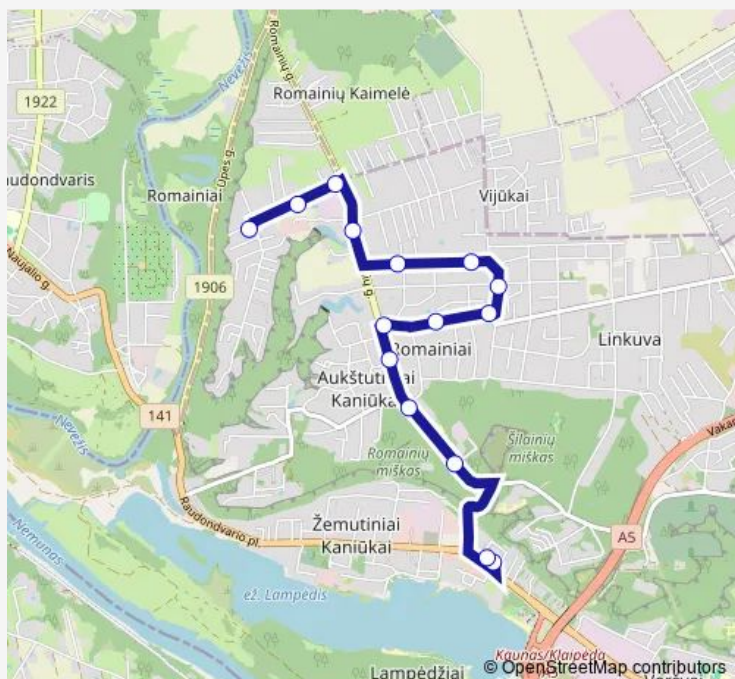

### Route schedule

E. Volterio g. — Kaniūkai

Monday 05:15-21:37

Tuesday 05:15-21:37

Wednesday 05:15-21:37

Thursday 05:15-21:37

Friday 05:15-21:37

Saturday —

### Route info

Direction: E. Volterio g.

Stops: 15

Trip Duration: 0 hour 13 min

71T — Romainiai - Kaniūkai