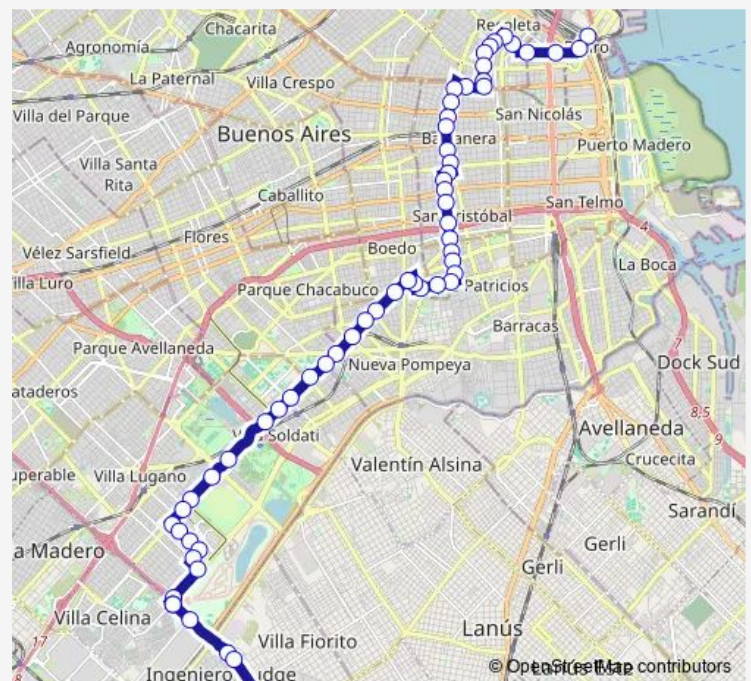

353 Jujuy Av.

2789 Republica Bolivariana DE Venezuela

579 Dean Funes

Route schedule

1522 Ramos Mejia Jose Maria DR. Av. — Recondo 2400-2498

Monday 00:24-23:50

Tuesday 00:24-23:30

Wednesday 00:24-23:50

Thursday 00:24-23:30

Friday 00:24-23:50

Saturday 00:24-23:50

Sunday 00:34-23:50

Route info

Direction: 1522 Ramos Mejia Jose Maria DR. Av.

Stops: 64

Trip Duration: 1 hour 25 min